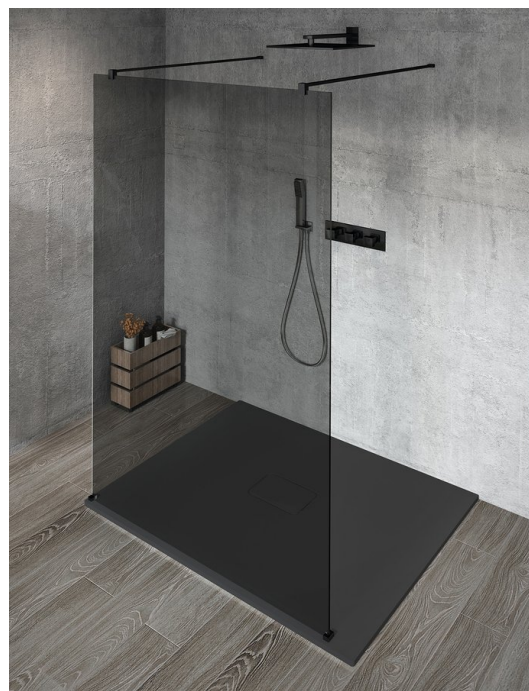

VARIO BLACK One-piece shower glass panel, freestanding, smoked glass, 1200 mm

Order code: GX1312GX2214

Basic information

Brand: Gelco
Series: VARIO

Size

Width: 1200 mm
Height: 2000 mm

Properties

Profile colour: Black matt
Shape: Single-wall screen Walk
Glass colour: Smoked glass
Glass finish: Coated glass
Glass thickness: 8 mm
Weight / Piece: 63.0 kg
Packaging: 3 Piece
Warranty: 3 years

**VARIO BLACK One-piece shower glass panel, freestanding,
smoked glass, 1200 mm**

Technical sheet

MODEL	A
GX1370	679
GX1380	779
GX1390	879
GX1310	979
GX1311	1079
GX1312	1179
GX1313	1279
GX1314	1379