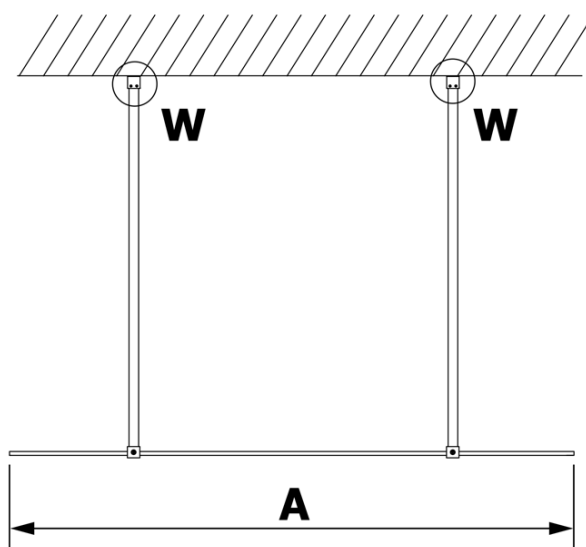

VARIO BLACK One-piece shower glass panel, freestanding, smoked glass, 1200 mm

Order code: GX1312GX2214

Basic information

Brand: Gelco
Series: VARIO

Size

Width: 1200 mm
Height: 2000 mm

Properties

Profile colour: Black matt
Shape: Single-wall screen Walk
Glass colour: Smoked glass
Glass finish: Coated glass
Glass thickness: 8 mm
Weight / Piece: 63.0 kg
Packaging: 3 Piece
Warranty: 3 years

**VARIO BLACK One-piece shower glass panel, freestanding,
smoked glass, 1200 mm**

Technical sheet

MODEL	A
GX1370	679
GX1380	779
GX1390	879
GX1310	979
GX1311	1079
GX1312	1179
GX1313	1279
GX1314	1379