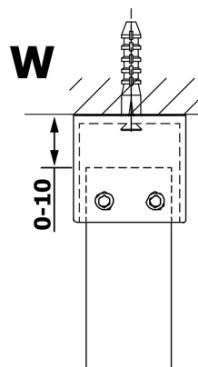

VARIO BLACK One-piece shower glass panel, freestanding, smoked glass, 1100 mm

Order code: GX1311GX2214

Basic information

Brand: Gelco
Series: VARIO

Size

Width: 1100 mm
Height: 2000 mm

Properties

Profile colour: Black matt
Shape: Single-wall screen Walk
Glass colour: Smoked glass
Glass finish: Coated glass
Glass thickness: 8 mm
Weight / Piece: 58.0 kg
Packaging: 3 Piece
Warranty: 3 years

Technical sheet

MODEL	A
GX1370	679
GX1380	779
GX1390	879
GX1310	979
GX1311	1079
GX1312	1179
GX1313	1279
GX1314	1379