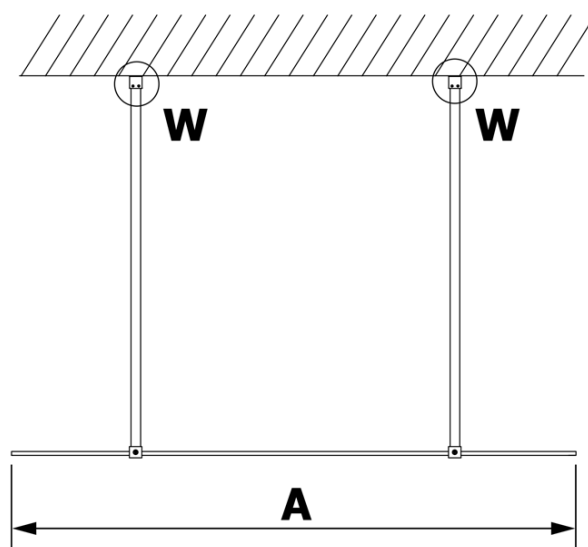

VARIO BLACK One-piece shower glass panel, freestanding, smoked glass, 1100 mm

Order code: GX1311GX2214

Basic information

Brand: Gelco
Series: VARIO

Size

Width: 1100 mm
Height: 2000 mm

Properties

Profile colour: Black matt
Shape: Single-wall screen Walk
Glass colour: Smoked glass
Glass finish: Coated glass
Glass thickness: 8 mm
Weight / Piece: 58.0 kg
Packaging: 3 Piece
Warranty: 3 years

Technical sheet

MODEL	A
GX1370	679
GX1380	779
GX1390	879
GX1310	979
GX1311	1079
GX1312	1179
GX1313	1279
GX1314	1379