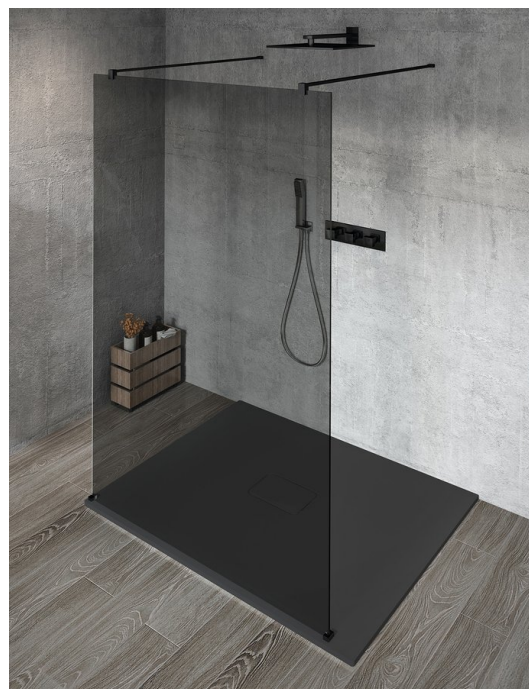

VARIO BLACK One-piece shower glass panel, freestanding, smoked glass, 1100 mm

Order code: GX1311GX2214

Basic information

Brand: Gelco
Series: VARIO

Size

Width: 1100 mm
Height: 2000 mm

Properties

Profile colour: Black matt
Shape: Single-wall screen Walk
Glass colour: Smoked glass
Glass finish: Coated glass
Glass thickness: 8 mm
Weight / Piece: 58.0 kg
Packaging: 3 Piece
Warranty: 3 years