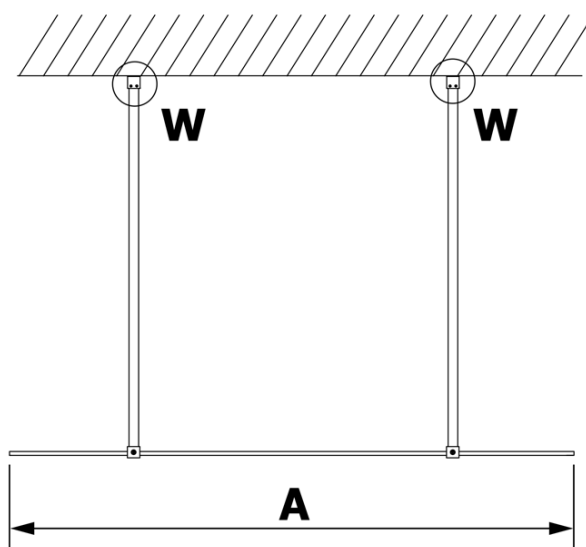

VARIO BLACK One-piece shower glass panel, freestanding, smoked glass, 1100 mm

Order code: GX1311GX2214

Basic information

Brand: Gelco
Series: VARIO

Size

Width: 1100 mm
Height: 2000 mm

Properties

Profile colour: Black matt
Shape: Single-wall screen Walk
Glass colour: Smoked glass
Glass finish: Coated glass
Glass thickness: 8 mm
Weight / Piece: 58.0 kg
Packaging: 3 Piece
Warranty: 3 years

Technical sheet

MODEL	A
GX1370	679
GX1380	779
GX1390	879
GX1310	979
GX1311	1079
GX1312	1179
GX1313	1279
GX1314	1379