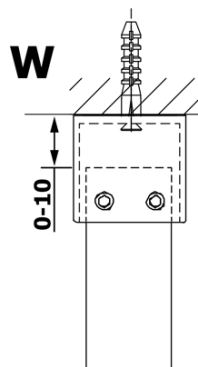

VARIO BLACK One-piece shower glass panel, freestanding, smoked glass, 1000 mm

Order code: GX1310GX2214

Basic information

Brand: Gelco
Series: VARIO

Size

Width: 1000 mm
Height: 2000 mm

Properties

Profile colour: Black matt
Shape: Single-wall screen Walk
Glass colour: Smoked glass
Glass finish: Coated glass
Glass thickness: 8 mm
Weight / Piece: 44.0 kg
Packaging: 3 Piece
Warranty: 3 years

VARIO BLACK One-piece shower glass panel, freestanding, smoked glass, 1000 mm

Technical sheet

MODEL	A
GX1370	679
GX1380	779
GX1390	879
GX1310	979
GX1311	1079
GX1312	1179
GX1313	1279
GX1314	1379