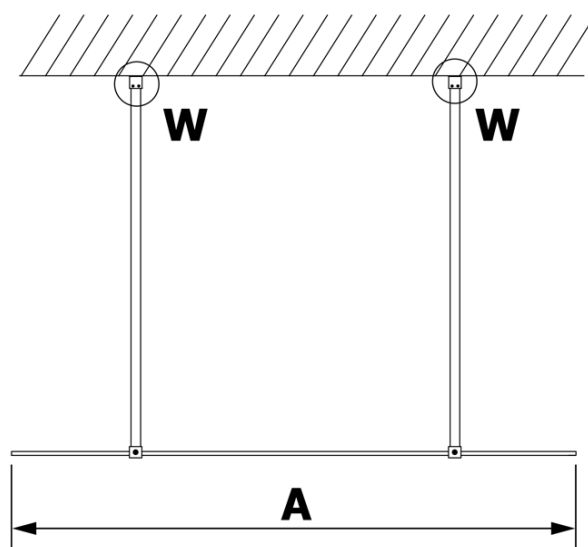

VARIO BLACK One-piece shower glass panel, freestanding, smoked glass, 1000 mm

Order code: GX1310GX2214

Basic information

Brand: Gelco
Series: VARIO

Size

Width: 1000 mm
Height: 2000 mm

Properties

Profile colour: Black matt
Shape: Single-wall screen Walk
Glass colour: Smoked glass
Glass finish: Coated glass
Glass thickness: 8 mm
Weight / Piece: 44.0 kg
Packaging: 3 Piece
Warranty: 3 years

VARIO BLACK One-piece shower glass panel, freestanding, smoked glass, 1000 mm

Technical sheet

MODEL	A
GX1370	679
GX1380	779
GX1390	879
GX1310	979
GX1311	1079
GX1312	1179
GX1313	1279
GX1314	1379