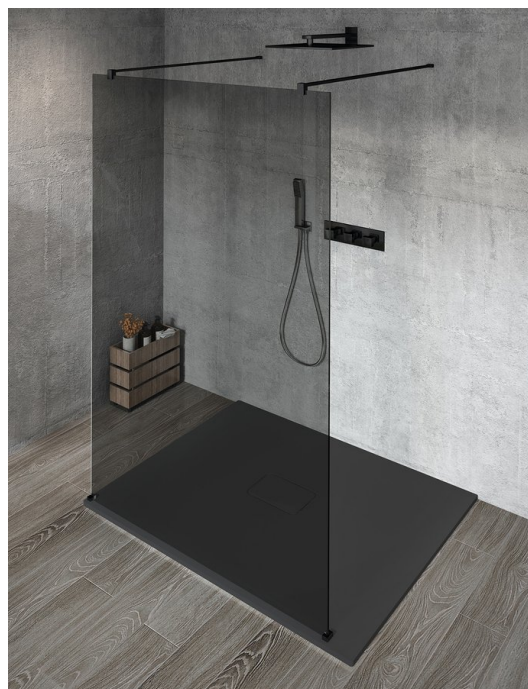

VARIO BLACK One-piece shower glass panel, freestanding, smoked glass, 1000 mm

Order code: GX1310GX2214

Basic information

Brand: Gelco
Series: VARIO

Size

Width: 1000 mm
Height: 2000 mm

Properties

Profile colour: Black matt
Shape: Single-wall screen Walk
Glass colour: Smoked glass
Glass finish: Coated glass
Glass thickness: 8 mm
Weight / Piece: 44.0 kg
Packaging: 3 Piece
Warranty: 3 years

**VARIO BLACK One-piece shower glass panel, freestanding,
smoked glass, 1000 mm**

Technical sheet

MODEL	A
GX1370	679
GX1380	779
GX1390	879
GX1310	979
GX1311	1079
GX1312	1179
GX1313	1279
GX1314	1379