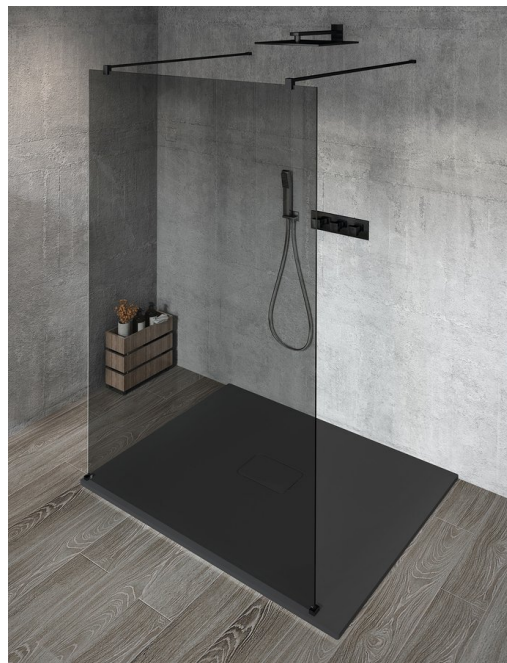

VARIO BLACK One-piece shower glass panel, freestanding, smoked glass, 1000 mm

Order code: GX1310GX2214

Size

Width: 1000 mm
Height: 2000 mm

Properties

Warranty: 3 years

Technical sheet

MODEL	A
GX1370	679
GX1380	779
GX1390	879
GX1310	979
GX1311	1079
GX1312	1179
GX1313	1279
GX1314	1379