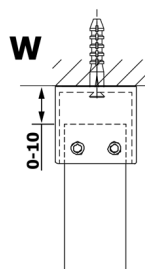

VARIO BLACK One-piece shower glass panel, freestanding, smoked glass, 1000 mm

Order code: GX1310GX2214

Size

Width: 1000 mm
Height: 2000 mm

Properties

Warranty: 3 years

Technical sheet

MODEL	A
GX1370	679
GX1380	779
GX1390	879
GX1310	979
GX1311	1079
GX1312	1179
GX1313	1279
GX1314	1379