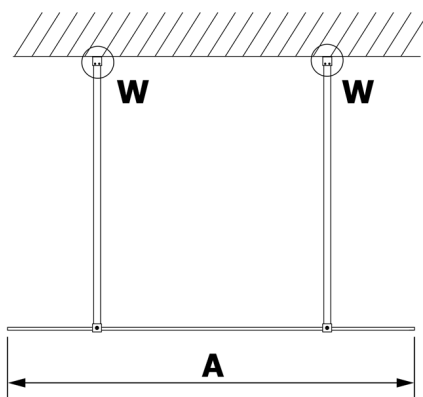

VARIO BLACK One-piece shower glass panel, freestanding, smoked glass, 1000 mm

Order code: GX1310GX2214

Size

Width: 1000 mm
Height: 2000 mm

Properties

Warranty: 3 years

Technical sheet

MODEL	A
GX1370	679
GX1380	779
GX1390	879
GX1310	979
GX1311	1079
GX1312	1179
GX1313	1279
GX1314	1379