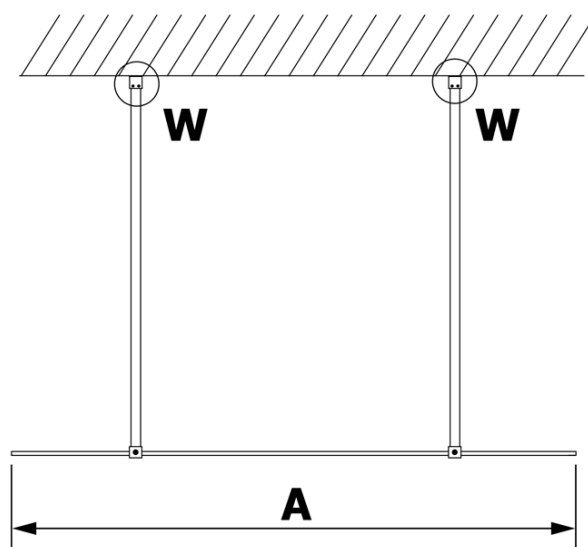

VARIO BLACK One-piece shower glass panel, freestanding, smoked glass, 900 mm

Order code: GX1390GX2214

Basic information

Brand: Gelco
Series: VARIO

Size

Width: 900 mm
Height: 2000 mm

Properties

Profile colour: Black matt
Shape: Single-wall screen Walk
Glass colour: Smoked glass
Glass finish: Coated glass
Glass thickness: 8 mm
Weight / Piece: 41.0 kg
Packaging: 3 Piece
Warranty: 3 years

**VARIO BLACK One-piece shower glass panel, freestanding,
smoked glass, 900 mm**

Technical sheet

MODEL	A
GX1370	679
GX1380	779
GX1390	879
GX1310	979
GX1311	1079
GX1312	1179
GX1313	1279
GX1314	1379