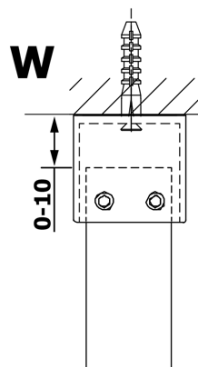

VARIO BLACK One-piece shower glass panel, freestanding, smoked glass, 900 mm

Order code: GX1390GX2214

Basic information

Brand: Gelco
Series: VARIO

Size

Width: 900 mm
Height: 2000 mm

Properties

Profile colour: Black matt
Shape: Single-wall screen Walk
Glass colour: Smoked glass
Glass finish: Coated glass
Glass thickness: 8 mm
Weight / Piece: 41.0 kg
Packaging: 3 Piece
Warranty: 3 years

**VARIO BLACK One-piece shower glass panel, freestanding,
smoked glass, 900 mm**

Technical sheet

MODEL	A
GX1370	679
GX1380	779
GX1390	879
GX1310	979
GX1311	1079
GX1312	1179
GX1313	1279
GX1314	1379