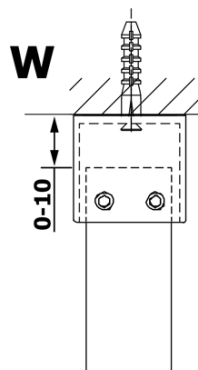

## Size

Width: 800 mm  
Height: 2000 mm

## Properties

Profile colour: Black matt  
Shape: Single-wall screen Walk  
Glass colour: Smoked glass  
Glass finish: Coated glass  
Glass thickness: 8 mm  
Weight / Piece: 34.0 kg  
Packaging: 3 Piece  
Warranty: 3 years

**VARIO BLACK One-piece shower glass panel, freestanding, smoked glass, 800 mm**

**Technical sheet**

<b>MODEL</b>	<b>A</b>
GX1370	679
GX1380	779
GX1390	879
GX1310	979
GX1311	1079
GX1312	1179
GX1313	1279
GX1314	1379