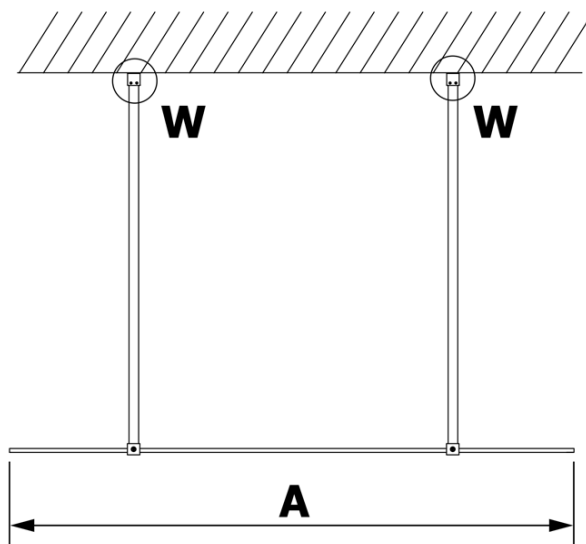

## Size

Width: 800 mm  
Height: 2000 mm

## Properties

Profile colour: Black matt  
Shape: Single-wall screen Walk  
Glass colour: Smoked glass  
Glass finish: Coated glass  
Glass thickness: 8 mm  
Weight / Piece: 34.0 kg  
Packaging: 3 Piece  
Warranty: 3 years

**VARIO BLACK One-piece shower glass panel, freestanding, smoked glass, 800 mm**

**Technical sheet**

<b>MODEL</b>	<b>A</b>
GX1370	679
GX1380	779
GX1390	879
GX1310	979
GX1311	1079
GX1312	1179
GX1313	1279
GX1314	1379