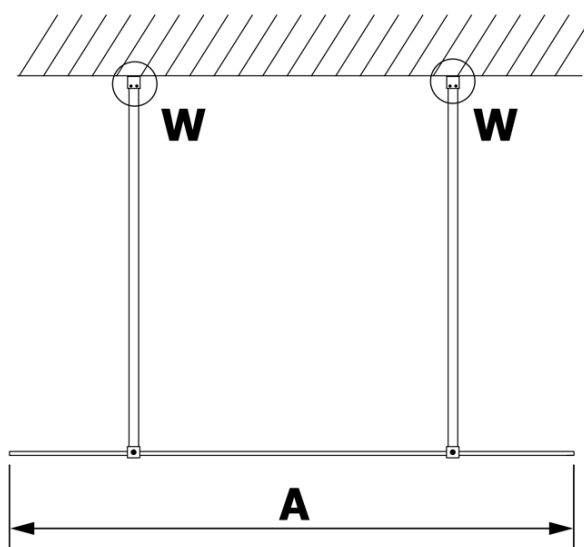

VARIO BLACK One-piece shower glass panel, freestanding, smoked glass, 800 mm

Order code: GX1380GX2214

Basic information

Brand: Gelco
Series: VARIO

Size

Width: 800 mm
Height: 2000 mm

Properties

Profile colour: Black matt
Shape: Single-wall screen Walk
Glass colour: Smoked glass
Glass finish: Coated glass
Glass thickness: 8 mm
Weight / Piece: 34.0 kg
Packaging: 3 Piece
Warranty: 3 years

VARIO BLACK One-piece shower glass panel, freestanding, smoked glass, 800 mm

Technical sheet

MODEL	A
GX1370	679
GX1380	779
GX1390	879
GX1310	979
GX1311	1079
GX1312	1179
GX1313	1279
GX1314	1379