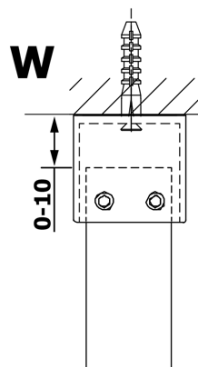

VARIO BLACK One-piece shower glass panel, freestanding, smoked glass, 800 mm

Order code: GX1380GX2214

Basic information

Brand: Gelco
Series: VARIO

Size

Width: 800 mm
Height: 2000 mm

Properties

Profile colour: Black matt
Shape: Single-wall screen Walk
Glass colour: Smoked glass
Glass finish: Coated glass
Glass thickness: 8 mm
Weight / Piece: 34.0 kg
Packaging: 3 Piece
Warranty: 3 years

**VARIO BLACK One-piece shower glass panel, freestanding,
smoked glass, 800 mm**

Technical sheet

MODEL	A
GX1370	679
GX1380	779
GX1390	879
GX1310	979
GX1311	1079
GX1312	1179
GX1313	1279
GX1314	1379