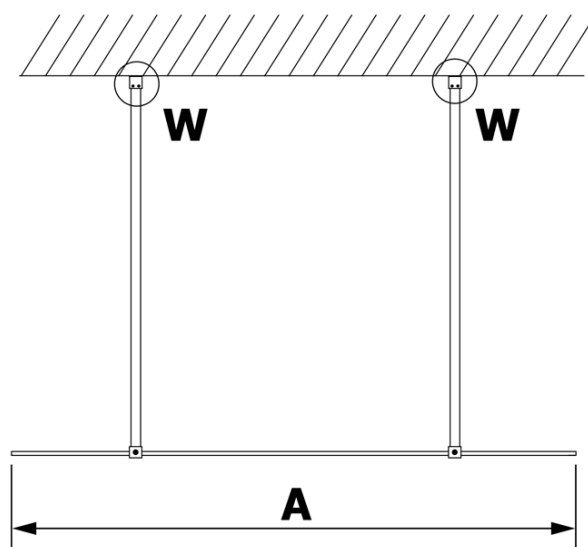

VARIO BLACK One-piece shower glass panel, freestanding, smoked glass, 800 mm

Order code: GX1380GX2214

Basic information

Brand: Gelco
Series: VARIO

Size

Width: 800 mm
Height: 2000 mm

Properties

Profile colour: Black matt
Shape: Single-wall screen Walk
Glass colour: Smoked glass
Glass finish: Coated glass
Glass thickness: 8 mm
Weight / Piece: 34.0 kg
Packaging: 3 Piece
Warranty: 3 years

**VARIO BLACK One-piece shower glass panel, freestanding,
smoked glass, 800 mm**

Technical sheet

MODEL	A
GX1370	679
GX1380	779
GX1390	879
GX1310	979
GX1311	1079
GX1312	1179
GX1313	1279
GX1314	1379