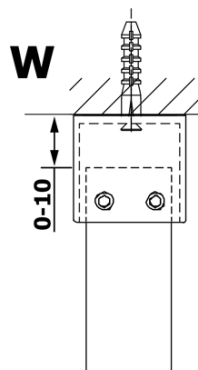

VARIO BLACK One-piece shower glass panel, freestanding, smoked glass, 800 mm

Order code: GX1380GX2214

Basic information

Brand: Gelco
Series: VARIO

Size

Width: 800 mm
Height: 2000 mm

Properties

Profile colour: Black matt
Shape: Single-wall screen Walk
Glass colour: Smoked glass
Glass finish: Coated glass
Glass thickness: 8 mm
Weight / Piece: 34.0 kg
Packaging: 3 Piece
Warranty: 3 years

**VARIO BLACK One-piece shower glass panel, freestanding,
smoked glass, 800 mm**

Technical sheet

MODEL	A
GX1370	679
GX1380	779
GX1390	879
GX1310	979
GX1311	1079
GX1312	1179
GX1313	1279
GX1314	1379