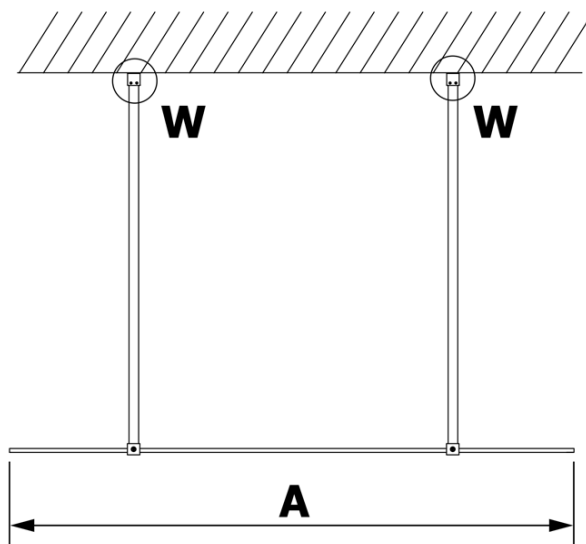

VARIO BLACK One-piece shower glass panel, freestanding, smoked glass, 800 mm

Order code: GX1380GX2214

Basic information

Brand: Gelco
Series: VARIO

Size

Width: 800 mm
Height: 2000 mm

Properties

Profile colour: Black matt
Shape: Single-wall screen Walk
Glass colour: Smoked glass
Glass finish: Coated glass
Glass thickness: 8 mm
Weight / Piece: 34.0 kg
Packaging: 3 Piece
Warranty: 3 years

**VARIO BLACK One-piece shower glass panel, freestanding,
smoked glass, 800 mm**

Technical sheet

MODEL	A
GX1370	679
GX1380	779
GX1390	879
GX1310	979
GX1311	1079
GX1312	1179
GX1313	1279
GX1314	1379