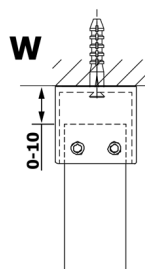

VARIO BLACK One-piece shower glass panel, freestanding, smoked glass, 800 mm

Order code: GX1380GX2214

Size

Width: 800 mm
Height: 2000 mm

Properties

Warranty: 3 years

Technical sheet

MODEL	A
GX1370	679
GX1380	779
GX1390	879
GX1310	979
GX1311	1079
GX1312	1179
GX1313	1279
GX1314	1379