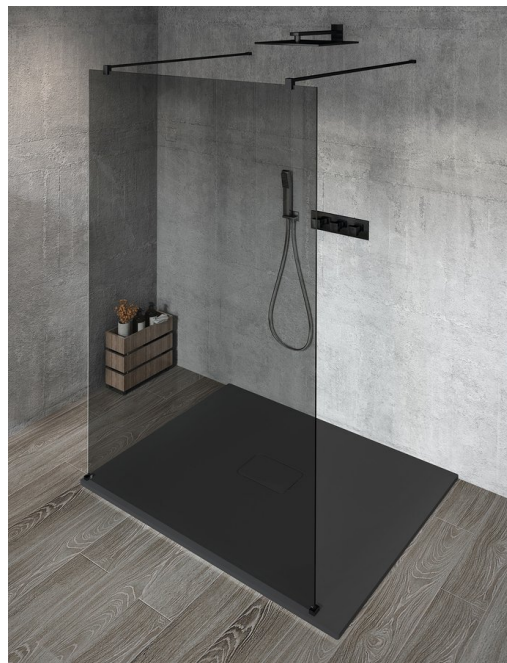

VARIO BLACK One-piece shower glass panel, freestanding, smoked glass, 800 mm

Order code: GX1380GX2214

Size

Width: 800 mm
Height: 2000 mm

Properties

Warranty: 3 years

Technical sheet

MODEL	A
GX1370	679
GX1380	779
GX1390	879
GX1310	979
GX1311	1079
GX1312	1179
GX1313	1279
GX1314	1379