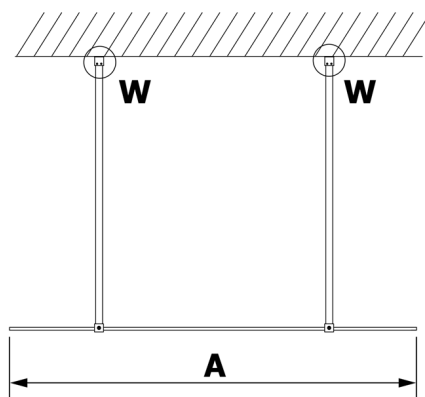

VARIO BLACK One-piece shower glass panel, freestanding, smoked glass, 800 mm

Order code: GX1380GX2214

Size

Width: 800 mm
Height: 2000 mm

Properties

Warranty: 3 years

Technical sheet

MODEL	A
GX1370	679
GX1380	779
GX1390	879
GX1310	979
GX1311	1079
GX1312	1179
GX1313	1279
GX1314	1379