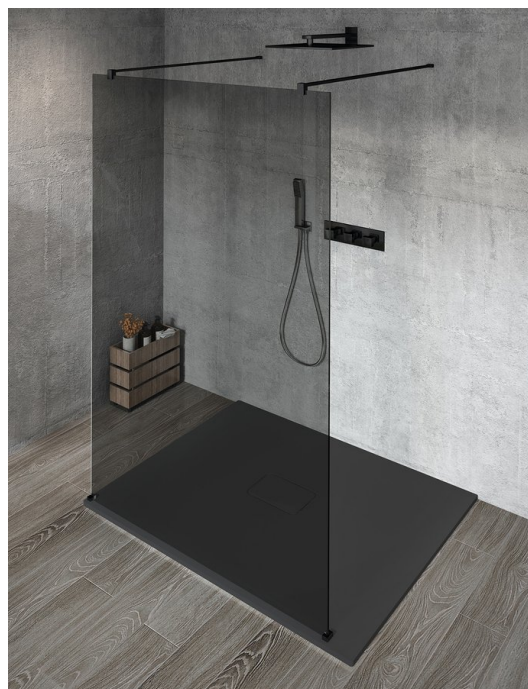

## VARIO BLACK One-piece shower glass panel, freestanding, smoked glass, 700 mm

Order code: GX1370GX2214

### Size

Width: 700 mm  
Height: 2000 mm

### Properties

Profile colour: Black matt  
Shape: Single-wall screen Walk  
Glass colour: Smoked glass  
Glass finish: Coated glass  
Glass thickness: 8 mm  
Weight / Piece: 29.0 kg  
Packaging: 3 Piece  
Warranty: 3 years

**VARIO BLACK One-piece shower glass panel, freestanding, smoked glass, 700 mm**

**Technical sheet**

MODEL	A
GX1370	679
GX1380	779
GX1390	879
GX1310	979
GX1311	1079
GX1312	1179
GX1313	1279
GX1314	1379