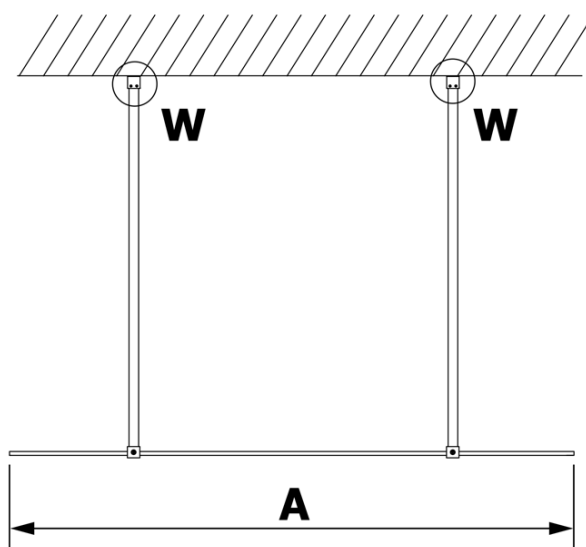

### Size

Width: 700 mm  
Height: 2000 mm

### Properties

Profile colour: Black matt  
Shape: Single-wall screen Walk  
Glass colour: Smoked glass  
Glass finish: Coated glass  
Glass thickness: 8 mm  
Weight / Piece: 29.0 kg  
Packaging: 3 Piece  
Warranty: 3 years

**VARIO BLACK One-piece shower glass panel, freestanding, smoked glass, 700 mm**

**Technical sheet**

MODEL	A
GX1370	679
GX1380	779
GX1390	879
GX1310	979
GX1311	1079
GX1312	1179
GX1313	1279
GX1314	1379