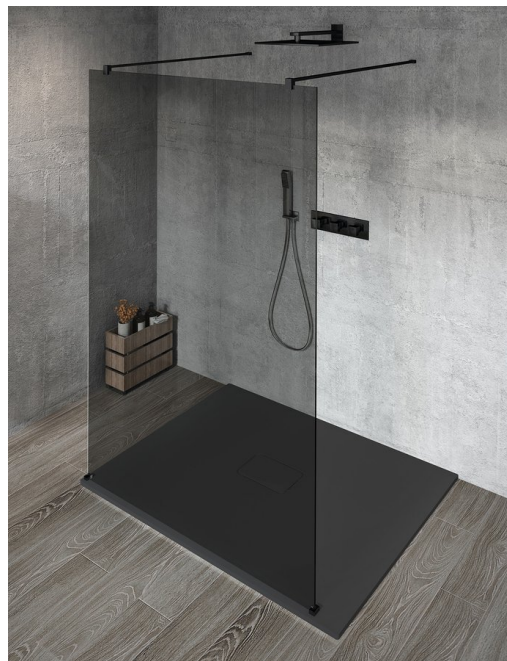

VARIO BLACK One-piece shower glass panel, freestanding, smoked glass, 700 mm

Order code: GX1370GX2214

Size

Width: 700 mm
Height: 2000 mm

Properties

Warranty: 3 years

Technical sheet

MODEL	A
GX1370	679
GX1380	779
GX1390	879
GX1310	979
GX1311	1079
GX1312	1179
GX1313	1279
GX1314	1379