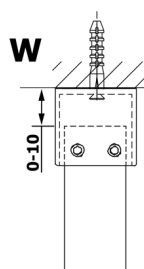

VARIO BLACK One-piece shower glass panel, freestanding, smoked glass, 700 mm

Order code: GX1370GX2214

Size

Width: 700 mm
Height: 2000 mm

Properties

Warranty: 3 years

Technical sheet

MODEL	A
GX1370	679
GX1380	779
GX1390	879
GX1310	979
GX1311	1079
GX1312	1179
GX1313	1279
GX1314	1379