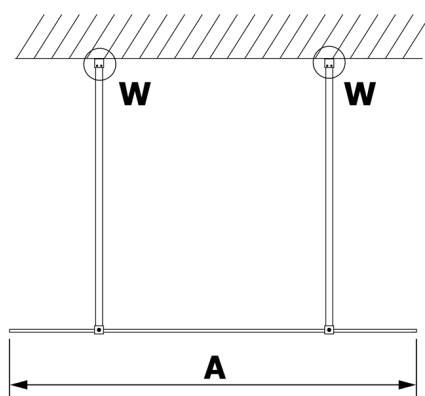

VARIO BLACK One-piece shower glass panel, freestanding, smoked glass, 700 mm

Order code: GX1370GX2214

Size

Width: 700 mm
Height: 2000 mm

Properties

Warranty: 3 years

Technical sheet

MODEL	A
GX1370	679
GX1380	779
GX1390	879
GX1310	979
GX1311	1079
GX1312	1179
GX1313	1279
GX1314	1379