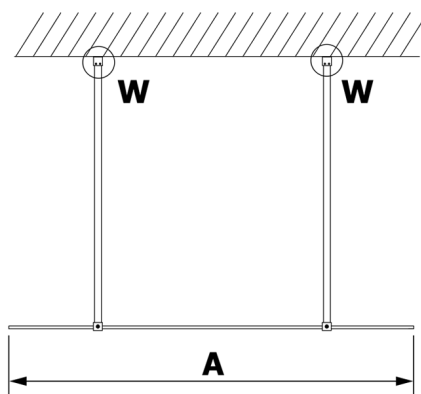

VARIO BLACK One-piece shower glass panel, freestanding, clear glass, 1300 mm

Order code: GX1213GX2214

Size

Width: 1300 mm
Height: 2000 mm

Properties

Warranty: 3 years

Technical sheet

MODEL	A
GX1270	679
GX1280	779
GX1290	879
GX1210	979
GX1211	1079
GX1212	1179
GX1213	1279
GX1214	1379