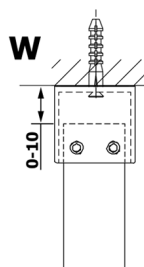

VARIO BLACK One-piece shower glass panel, freestanding, clear glass, 1300 mm

Order code: GX1213GX2214

Size

Width: 1300 mm
Height: 2000 mm

Properties

Warranty: 3 years

Technical sheet

MODEL	A
GX1270	679
GX1280	779
GX1290	879
GX1210	979
GX1211	1079
GX1212	1179
GX1213	1279
GX1214	1379