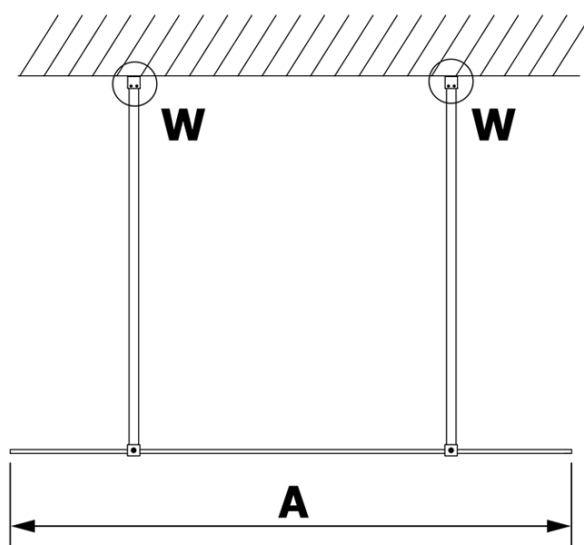

VARIO BLACK One-piece shower glass panel, freestanding, clear glass, 1200 mm

Order code: GX1212GX2214

Basic information

Brand: Gelco
Series: VARIO

Size

Width: 1200 mm
Height: 2000 mm

Properties

Profile colour: Black matt
Shape: Single-wall screen Walk
Glass colour: TRANSPARENT glass
Glass finish: Coated glass
Glass thickness: 8 mm
Weight / Piece: 66.0 kg
Packaging: 3 Piece
Warranty: 3 years

VARIO BLACK One-piece shower glass panel, freestanding, clear glass, 1200 mm

Technical sheet

MODEL	A
GX1270	679
GX1280	779
GX1290	879
GX1210	979
GX1211	1079
GX1212	1179
GX1213	1279
GX1214	1379