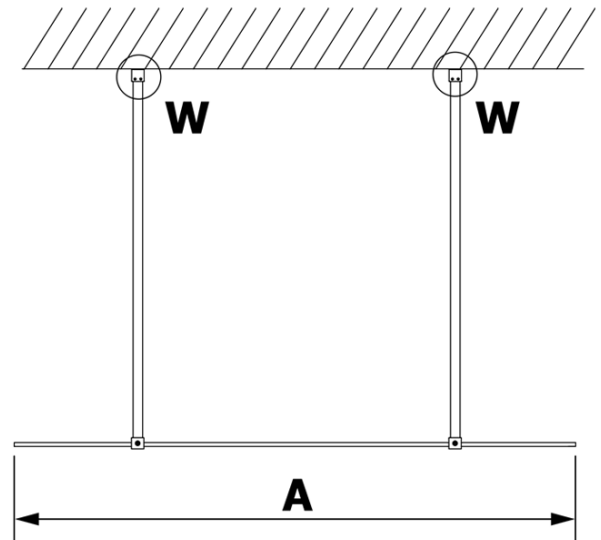

VARIO BLACK One-piece shower glass panel, freestanding, clear glass, 1100 mm

Order code: GX1211GX2214

Basic information

Brand: Gelco
Series: VARIO

Size

Width: 1100 mm
Height: 2000 mm

Properties

Profile colour: Black matt
Shape: Single-wall screen Walk
Glass colour: TRANSPARENT glass
Glass finish: Coated glass
Glass thickness: 8 mm
Weight / Piece: 58.0 kg
Packaging: 3 Piece
Warranty: 3 years

**VARIO BLACK One-piece shower glass panel, freestanding,
clear glass, 1100 mm**

Technical sheet

MODEL	A
GX1270	679
GX1280	779
GX1290	879
GX1210	979
GX1211	1079
GX1212	1179
GX1213	1279
GX1214	1379