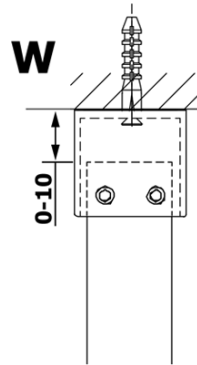

VARIO BLACK One-piece shower glass panel, freestanding, clear glass, 1100 mm

Order code: GX1211GX2214

Basic information

Brand: Gelco
Series: VARIO

Size

Width: 1100 mm
Height: 2000 mm

Properties

Profile colour: Black matt
Shape: Single-wall screen Walk
Glass colour: TRANSPARENT glass
Glass finish: Coated glass
Glass thickness: 8 mm
Weight / Piece: 58.0 kg
Packaging: 3 Piece
Warranty: 3 years

**VARIO BLACK One-piece shower glass panel, freestanding,
clear glass, 1100 mm**

Technical sheet

MODEL	A
GX1270	679
GX1280	779
GX1290	879
GX1210	979
GX1211	1079
GX1212	1179
GX1213	1279
GX1214	1379