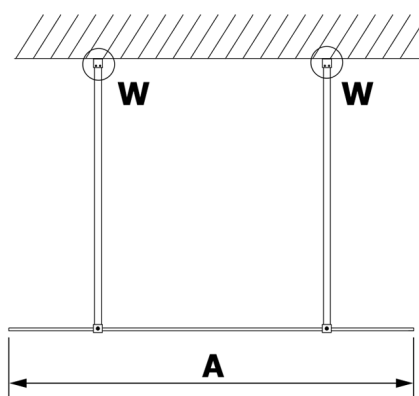

# VARIO BLACK One-piece shower glass panel, freestanding, clear glass, 1100 mm

Order code: GX1211GX2214

## Size

Width: 1100 mm  
Height: 2000 mm

## Technical sheet

MODEL	A
GX1270	679
GX1280	779
GX1290	879
GX1210	979
GX1211	1079
GX1212	1179
GX1213	1279
GX1214	1379