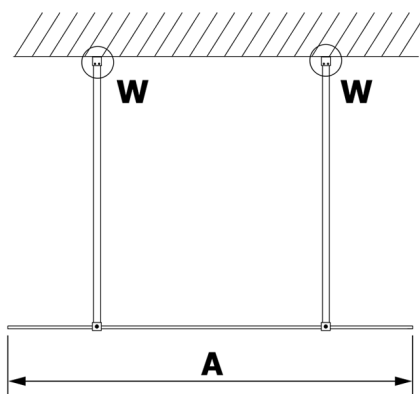

# VARIO BLACK One-piece shower glass panel, freestanding, clear glass, 1000 mm

Order code: GX1210GX2214

## Size

Width: 1000 mm  
Height: 2000 mm

## Technical sheet

MODEL	A
GX1270	679
GX1280	779
GX1290	879
GX1210	979
GX1211	1079
GX1212	1179
GX1213	1279
GX1214	1379