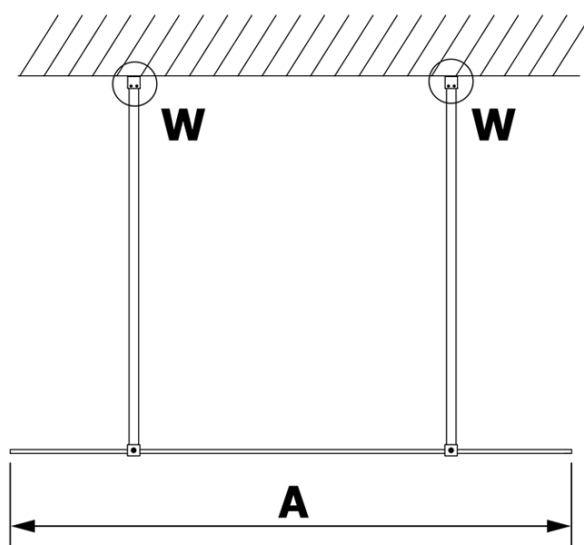

VARIO BLACK One-piece shower glass panel, freestanding, clear glass, 900 mm

Order code: GX1290GX2214

Basic information

Brand: Gelco
Series: VARIO

Size

Width: 900 mm
Height: 2000 mm

Properties

Profile colour: Black matt
Shape: Single-wall screen Walk
Glass colour: TRANSPARENT glass
Glass finish: Coated glass
Glass thickness: 8 mm
Weight / Piece: 39.0 kg
Packaging: 3 Piece
Warranty: 3 years

**VARIO BLACK One-piece shower glass panel, freestanding,
clear glass, 900 mm**

Technical sheet

MODEL	A
GX1270	679
GX1280	779
GX1290	879
GX1210	979
GX1211	1079
GX1212	1179
GX1213	1279
GX1214	1379