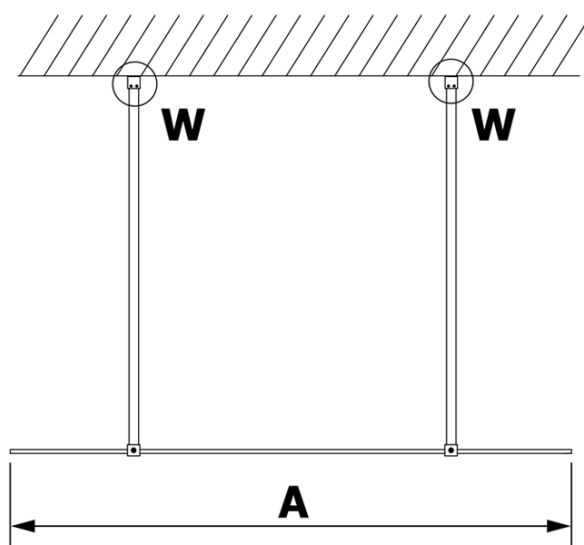

VARIO BLACK One-piece shower glass panel, freestanding, clear glass, 700 mm

Order code: GX1270GX2214

Basic information

Brand: Gelco
Series: VARIO

Size

Width: 700 mm
Height: 2000 mm

Properties

Profile colour: Black matt
Shape: Single-wall screen Walk
Glass colour: TRANSPARENT glass
Glass finish: Coated glass
Glass thickness: 8 mm
Weight / Piece: 32.0 kg
Packaging: 3 Piece
Warranty: 3 years

**VARIO BLACK One-piece shower glass panel, freestanding,
clear glass, 700 mm**

Technical sheet

MODEL	A
GX1270	679
GX1280	779
GX1290	879
GX1210	979
GX1211	1079
GX1212	1179
GX1213	1279
GX1214	1379