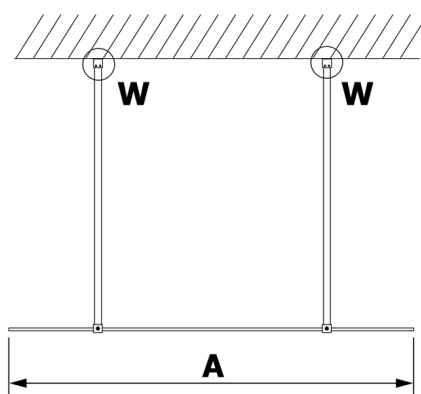

VARIO BLACK One-piece shower glass panel, freestanding, clear glass, 700 mm

Order code: GX1270GX2214

Size

Width: 700 mm
Height: 2000 mm

Properties

Warranty: 3 years

Technical sheet

MODEL	A
GX1270	679
GX1280	779
GX1290	879
GX1210	979
GX1211	1079
GX1212	1179
GX1213	1279
GX1214	1379