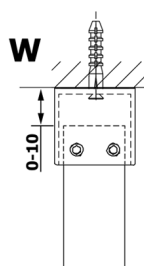

VARIO BLACK One-piece shower glass panel, freestanding, clear glass, 700 mm

Order code: GX1270GX2214

Size

Width: 700 mm
Height: 2000 mm

Properties

Warranty: 3 years

Technical sheet

MODEL	A
GX1270	679
GX1280	779
GX1290	879
GX1210	979
GX1211	1079
GX1212	1179
GX1213	1279
GX1214	1379