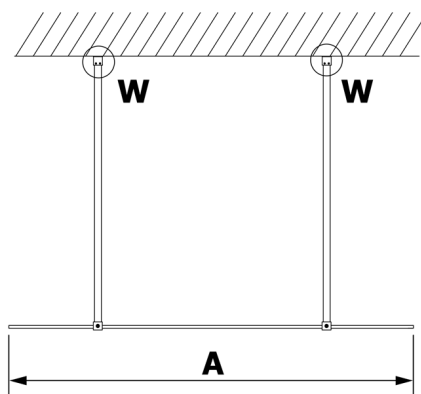

VARIO CHROME One-piece shower glass panel, freestanding, matt glass, 1400 mm

Order code: GX1414GX2210

Size

Width: 1400 mm
Height: 2000 mm

Properties

Warranty: 3 years

Technical sheet

MODEL	A
GX1470	679
GX1480	779
GX1490	879
GX1410	979
GX1411	1079
GX1412	1179
GX1413	1279
GX1414	1379