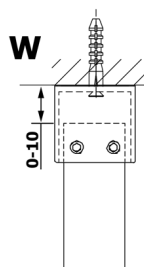

VARIO CHROME One-piece shower glass panel, freestanding, matt glass, 1400 mm

Order code: GX1414GX2210

Size

Width: 1400 mm
Height: 2000 mm

Properties

Warranty: 3 years

Technical sheet

MODEL	A
GX1470	679
GX1480	779
GX1490	879
GX1410	979
GX1411	1079
GX1412	1179
GX1413	1279
GX1414	1379