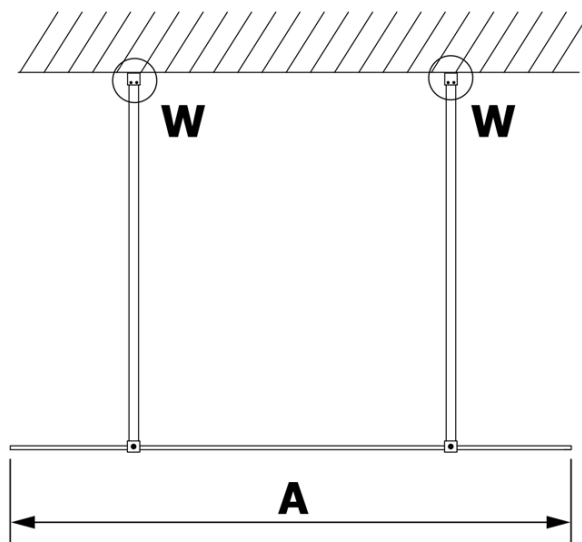

VARIO CHROME One-piece shower glass panel, freestanding, matt glass, 1300 mm

Order code: GX1413GX2210

Basic information

Brand: Gelco
Series: VARIO

Size

Width: 1300 mm
Height: 2000 mm

Properties

Profile colour: Chrome - polished aluminum
Shape: Single-wall screen Walk
Glass colour: Matte glass
Glass finish: Coated glass
Glass thickness: 8 mm
Weight / Piece: 68.0 kg
Packaging: 3 Piece
Warranty: 3 years

**VARIO CHROME One-piece shower glass panel,
freestanding, matt glass, 1300 mm**

Technical sheet

MODEL	A
GX1470	679
GX1480	779
GX1490	879
GX1410	979
GX1411	1079
GX1412	1179
GX1413	1279
GX1414	1379