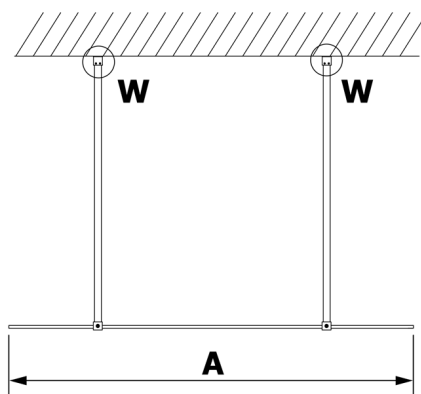

# VARIO CHROME One-piece shower glass panel, freestanding, matt glass, 1200 mm

Order code: GX1412GX2210

## Size

Width: 1200 mm  
Height: 2000 mm

## Technical sheet

MODEL	A
GX1470	679
GX1480	779
GX1490	879
GX1410	979
GX1411	1079
GX1412	1179
GX1413	1279
GX1414	1379