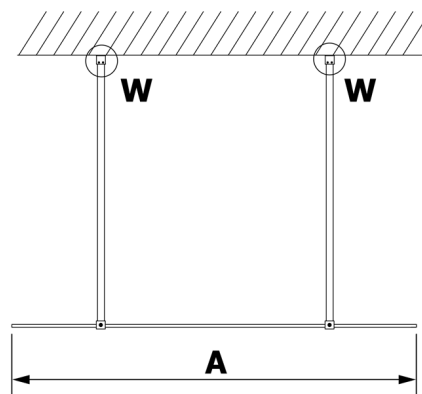

VARIO CHROME One-piece shower glass panel, freestanding, matt glass, 1100 mm

Order code: GX1411GX2210

Size

Width: 1100 mm

Height: 2000 mm

Properties

Warranty: 3 years

Technical sheet

MODEL	A
GX1470	679
GX1480	779
GX1490	879
GX1410	979
GX1411	1079
GX1412	1179
GX1413	1279
GX1414	1379