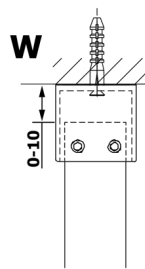

VARIO CHROME One-piece shower glass panel, freestanding, matt glass, 1100 mm

Order code: GX1411GX2210

Size

Width: 1100 mm

Height: 2000 mm

Properties

Warranty: 3 years

Technical sheet

MODEL	A
GX1470	679
GX1480	779
GX1490	879
GX1410	979
GX1411	1079
GX1412	1179
GX1413	1279
GX1414	1379