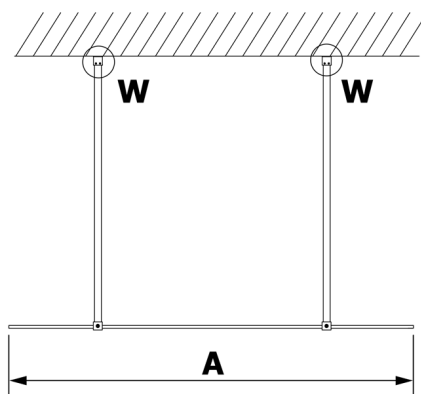

# VARIO CHROME One-piece shower glass panel, freestanding, matt glass, 900 mm

Order code: GX1490GX2210

## Size

Width: 900 mm  
Height: 2000 mm

## Technical sheet

MODEL	A
GX1470	679
GX1480	779
GX1490	879
GX1410	979
GX1411	1079
GX1412	1179
GX1413	1279
GX1414	1379