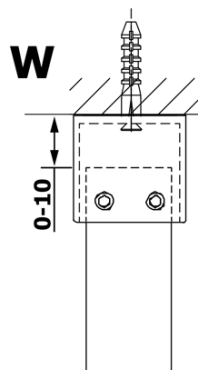

VARIO CHROME One-piece shower glass panel, freestanding, smoked glass, 1200 mm

Order code: GX1312GX2210

Basic information

Brand: Gelco
Series: VARIO

Size

Width: 1200 mm
Height: 2000 mm

Properties

Profile colour: Chrome - polished aluminum
Shape: Single-wall screen Walk
Glass colour: Smoked glass
Glass finish: Coated glass
Glass thickness: 8 mm
Weight / Piece: 63.0 kg
Packaging: 3 Piece
Warranty: 3 years

**VARIO CHROME One-piece shower glass panel,
freestanding, smoked glass, 1200 mm**

Technical sheet

MODEL	A
GX1370	679
GX1380	779
GX1390	879
GX1310	979
GX1311	1079
GX1312	1179
GX1313	1279
GX1314	1379