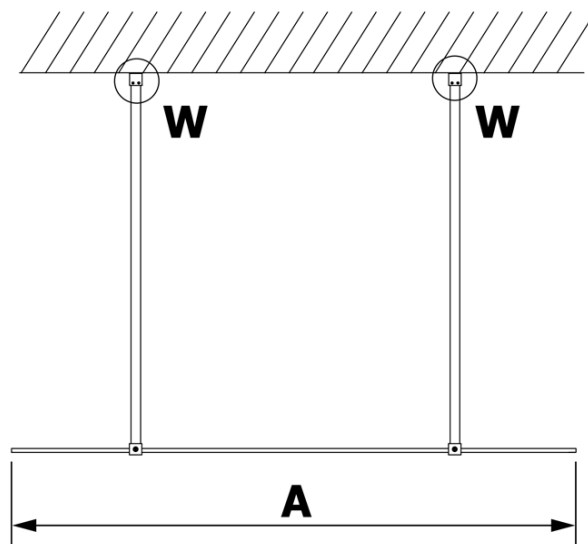

VARIO CHROME One-piece shower glass panel, freestanding, smoked glass, 1200 mm

Order code: GX1312GX2210

Basic information

Brand: Gelco
Series: VARIO

Size

Width: 1200 mm
Height: 2000 mm

Properties

Profile colour: Chrome - polished aluminum
Shape: Single-wall screen Walk
Glass colour: Smoked glass
Glass finish: Coated glass
Glass thickness: 8 mm
Weight / Piece: 63.0 kg
Packaging: 3 Piece
Warranty: 3 years

**VARIO CHROME One-piece shower glass panel,
freestanding, smoked glass, 1200 mm**

Technical sheet

MODEL	A
GX1370	679
GX1380	779
GX1390	879
GX1310	979
GX1311	1079
GX1312	1179
GX1313	1279
GX1314	1379