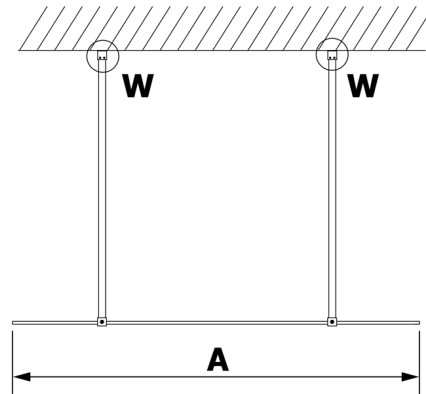

VARIO CHROME One-piece shower glass panel, freestanding, smoked glass, 1200 mm

Order code: GX1312GX2210

Size

Width: 1200 mm

Height: 2000 mm

Properties

Warranty: 3 years

Technical sheet

MODEL	A
GX1370	679
GX1380	779
GX1390	879
GX1310	979
GX1311	1079
GX1312	1179
GX1313	1279
GX1314	1379