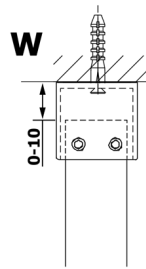

VARIO CHROME One-piece shower glass panel, freestanding, smoked glass, 1200 mm

Order code: GX1312GX2210

Size

Width: 1200 mm

Height: 2000 mm

Properties

Warranty: 3 years

Technical sheet

MODEL	A
GX1370	679
GX1380	779
GX1390	879
GX1310	979
GX1311	1079
GX1312	1179
GX1313	1279
GX1314	1379