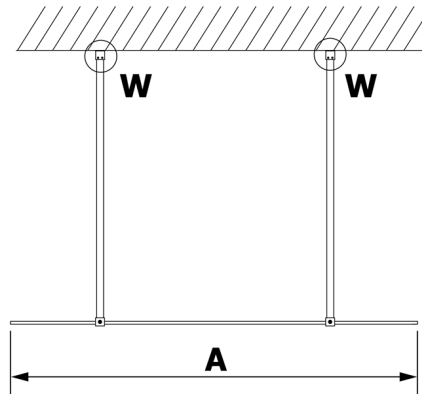

VARIO CHROME One-piece shower glass panel, freestanding, smoked glass, 1100 mm

Order code: GX1311GX2210

Size

Width: 1100 mm

Height: 2000 mm

Properties

Warranty: 3 years

Technical sheet

MODEL	A
GX1370	679
GX1380	779
GX1390	879
GX1310	979
GX1311	1079
GX1312	1179
GX1313	1279
GX1314	1379