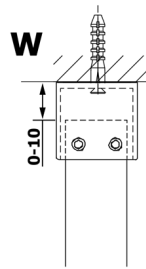

VARIO CHROME One-piece shower glass panel, freestanding, smoked glass, 1100 mm

Order code: GX1311GX2210

Size

Width: 1100 mm

Height: 2000 mm

Properties

Warranty: 3 years

Technical sheet

MODEL	A
GX1370	679
GX1380	779
GX1390	879
GX1310	979
GX1311	1079
GX1312	1179
GX1313	1279
GX1314	1379