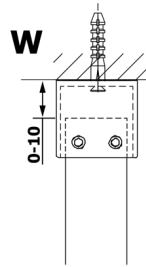

VARIO CHROME One-piece shower glass panel, freestanding, smoked glass, 900 mm

Order code: GX1390GX2210

Size

Width: 900 mm

Height: 2000 mm

Properties

Warranty: 3 years

Technical sheet

MODEL	A
GX1370	679
GX1380	779
GX1390	879
GX1310	979
GX1311	1079
GX1312	1179
GX1313	1279
GX1314	1379