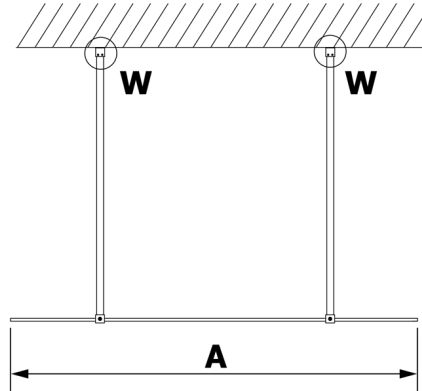

VARIO CHROME One-piece shower glass panel, freestanding, smoked glass, 900 mm

Order code: GX1390GX2210

Size

Width: 900 mm

Height: 2000 mm

Properties

Warranty: 3 years

Technical sheet

MODEL	A
GX1370	679
GX1380	779
GX1390	879
GX1310	979
GX1311	1079
GX1312	1179
GX1313	1279
GX1314	1379