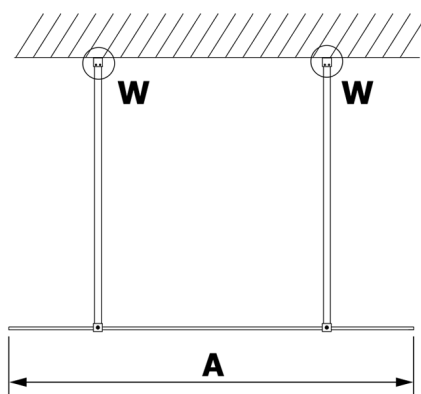

VARIO CHROME One-piece shower glass panel, freestanding, clear glass, 1400 mm

Order code: GX1214GX2210

Size

Width: 1400 mm

Height: 2000 mm

Properties

Warranty: 3 years

Technical sheet

MODEL	A
GX1270	679
GX1280	779
GX1290	879
GX1210	979
GX1211	1079
GX1212	1179
GX1213	1279
GX1214	1379