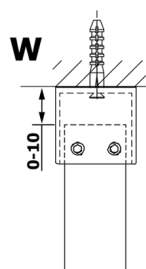

VARIO CHROME One-piece shower glass panel, freestanding, clear glass, 1400 mm

Order code: GX1214GX2210

Size

Width: 1400 mm

Height: 2000 mm

Properties

Warranty: 3 years

Technical sheet

MODEL	A
GX1270	679
GX1280	779
GX1290	879
GX1210	979
GX1211	1079
GX1212	1179
GX1213	1279
GX1214	1379