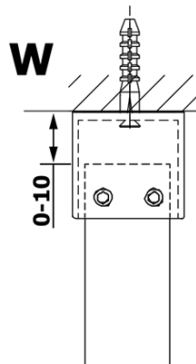

VARIO CHROME One-piece shower glass panel, freestanding, clear glass, 1200 mm

Order code: GX1212GX2210

Basic information

Brand: Gelco
Series: VARIO

Size

Width: 1200 mm
Height: 2000 mm

Properties

Profile colour: Chrome - polished aluminum
Shape: Single-wall screen Walk
Glass colour: TRANSPARENT glass
Glass finish: Coated glass
Glass thickness: 8 mm
Weight / Piece: 66.0 kg
Packaging: 3 Piece
Warranty: 3 years

**VARIO CHROME One-piece shower glass panel,
freestanding, clear glass, 1200 mm**

Technical sheet

MODEL	A
GX1270	679
GX1280	779
GX1290	879
GX1210	979
GX1211	1079
GX1212	1179
GX1213	1279
GX1214	1379