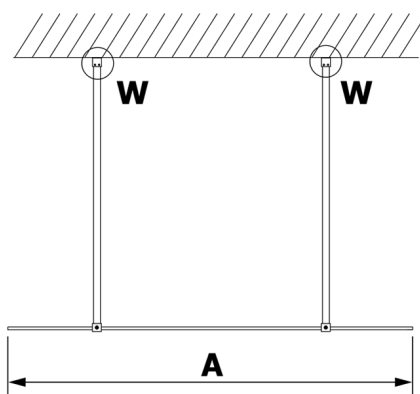

VARIO CHROME One-piece shower glass panel, freestanding, clear glass, 1100 mm

Order code: GX1211GX2210

Size

Width: 1100 mm

Height: 2000 mm

Properties

Warranty: 3 years

Technical sheet

MODEL	A
GX1270	679
GX1280	779
GX1290	879
GX1210	979
GX1211	1079
GX1212	1179
GX1213	1279
GX1214	1379