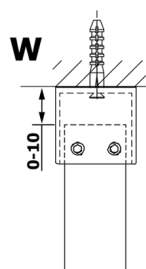

VARIO CHROME One-piece shower glass panel, freestanding, clear glass, 1100 mm

Order code: GX1211GX2210

Size

Width: 1100 mm

Height: 2000 mm

Properties

Warranty: 3 years

Technical sheet

MODEL	A
GX1270	679
GX1280	779
GX1290	879
GX1210	979
GX1211	1079
GX1212	1179
GX1213	1279
GX1214	1379