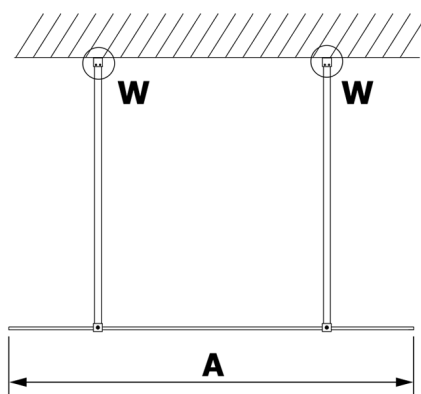

## VARIO CHROME One-piece shower glass panel, freestanding, clear glass, 1000 mm

Order code: GX1210GX2210

### Size

Width: 1000 mm

Height: 2000 mm

## Technical sheet

MODEL	A
GX1270	679
GX1280	779
GX1290	879
GX1210	979
GX1211	1079
GX1212	1179
GX1213	1279
GX1214	1379