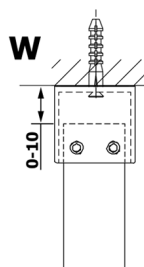

**VARIO CHROME One-piece shower glass panel,
freestanding, clear glass, 800 mm**

Order code: GX1280GX2210

Size

Width: 800 mm
Height: 2000 mm

Properties

Warranty: 3 years

Technical sheet

MODEL	A
GX1270	679
GX1280	779
GX1290	879
GX1210	979
GX1211	1079
GX1212	1179
GX1213	1279
GX1214	1379