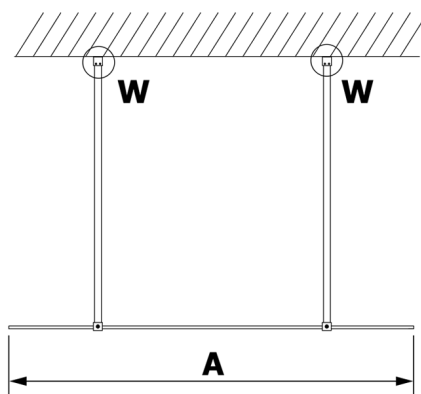

**VARIO CHROME One-piece shower glass panel,
freestanding, clear glass, 800 mm**

Order code: GX1280GX2210

Size

Width: 800 mm
Height: 2000 mm

Properties

Warranty: 3 years

Technical sheet

MODEL	A
GX1270	679
GX1280	779
GX1290	879
GX1210	979
GX1211	1079
GX1212	1179
GX1213	1279
GX1214	1379