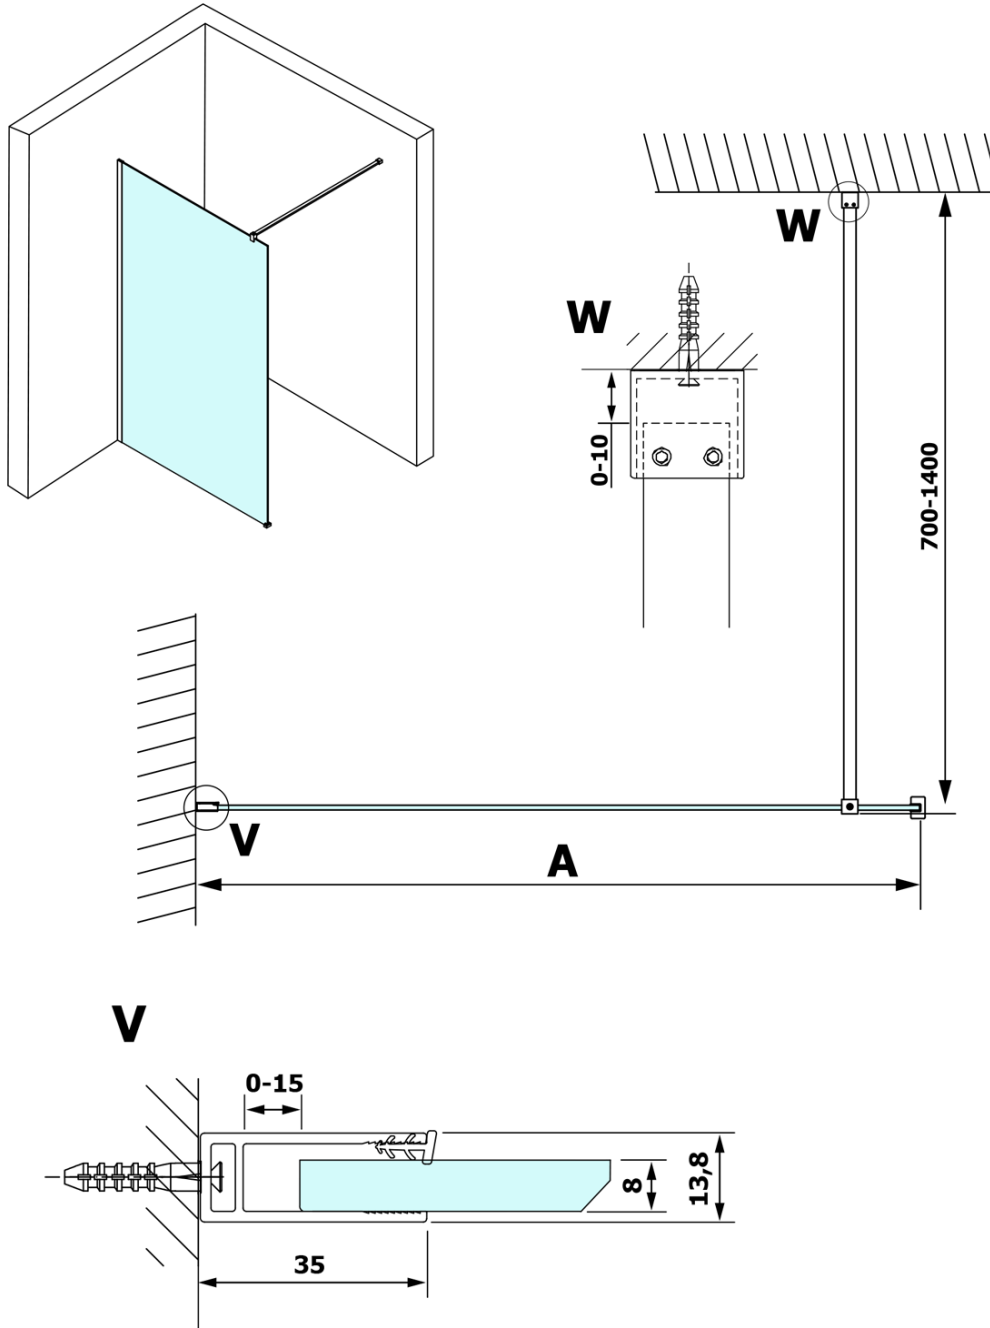

VARIO GOLD One-piece shower glass panel, wall-mount, matt glass, 1400 mm

Order code: GX1414GX1016

Basic information

Brand: Gelco
Series: VARIO

Size

Height: 2000 mm
Depth: 1400 mm

Properties

Profile colour: Gold
Shape: Single-wall fixed screen
Glass colour: Matte glass
Glass finish: Coated glass
Glass thickness: 8 mm
Weight / Piece: 75.0 kg
Packaging: 2 Piece
Warranty: 3 years

We recommend buy

1 Piece VARIO shower screen wall support bar 1400mm, gold (Order code: GX2216)

**VARIO GOLD One-piece shower glass panel, wall-mount,
matt glass, 1400 mm**

Technical sheet

| MODEL | A |
|--------|-----------|
| GX1470 | 685-700 |
| GX1480 | 785-800 |
| GX1490 | 885-900 |
| GX1410 | 985-1000 |
| GX1411 | 1085-1100 |
| GX1412 | 1185-1200 |
| GX1413 | 1285-1300 |
| GX1414 | 1385-1400 |