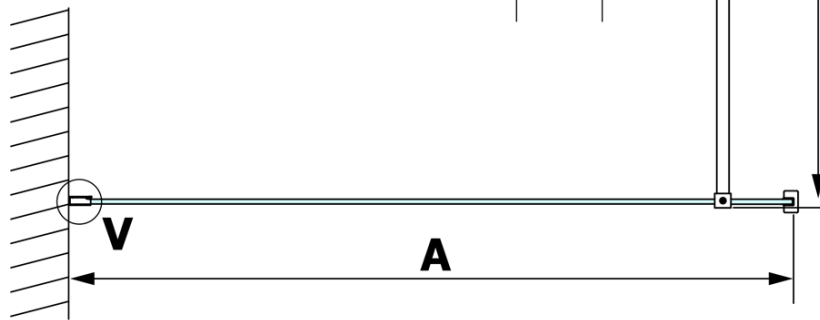

VARIO GOLD One-piece shower glass panel, wall-mount, matt glass, 1400 mm

Order code: GX1414GX1016

Basic information

Brand: Gelco
Series: VARIO

Size

Height: 2000 mm
Depth: 1400 mm

Properties

Profile colour: Gold
Shape: Single-wall fixed screen
Glass colour: Matte glass
Glass finish: Coated glass
Glass thickness: 8 mm
Weight / Piece: 75.0 kg
Packaging: 2 Piece
Warranty: 3 years

We recommend buy

1 Piece VARIO shower screen wall support bar 1400mm, gold (Order code: GX2216)

**VARIO GOLD One-piece shower glass panel, wall-mount,
matt glass, 1400 mm**

Technical sheet

MODEL	A
GX1470	685-700
GX1480	785-800
GX1490	885-900
GX1410	985-1000
GX1411	1085-1100
GX1412	1185-1200
GX1413	1285-1300
GX1414	1385-1400