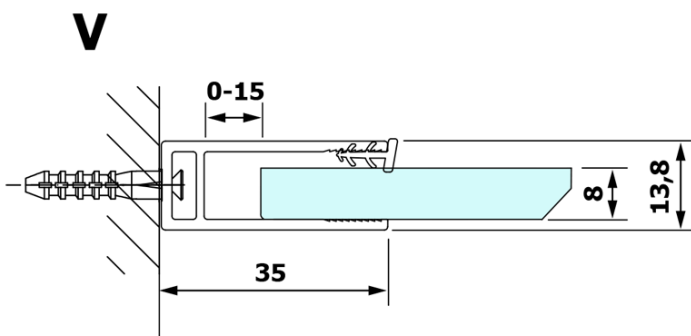

VARIO GOLD One-piece shower glass panel, wall-mount, matt glass, 1400 mm

Order code: GX1414GX1016

Basic information

Brand: Gelco
Series: VARIO

Size

Height: 2000 mm
Depth: 1400 mm

Properties

Profile colour: Gold
Shape: Single-wall fixed screen
Glass colour: Matte glass
Glass finish: Coated glass
Glass thickness: 8 mm
Weight / Piece: 75.0 kg
Packaging: 2 Piece
Warranty: 3 years

We recommend buy

1 Piece VARIO shower screen wall support bar 1400mm, gold (Order code: GX2216)

**VARIO GOLD One-piece shower glass panel, wall-mount,
matt glass, 1400 mm**

Technical sheet

MODEL	A
GX1470	685-700
GX1480	785-800
GX1490	885-900
GX1410	985-1000
GX1411	1085-1100
GX1412	1185-1200
GX1413	1285-1300
GX1414	1385-1400