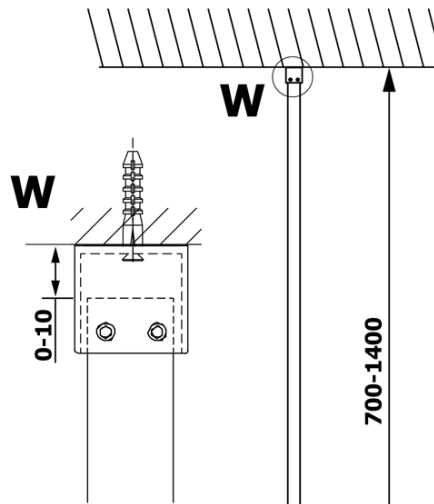

VARIO GOLD One-piece shower glass panel, wall-mount, matt glass, 1400 mm

Order code: GX1414GX1016

Basic information

Brand: Gelco
Series: VARIO

Size

Height: 2000 mm
Depth: 1400 mm

Properties

Profile colour: Gold
Shape: Single-wall fixed screen
Glass colour: Matte glass
Glass finish: Coated glass
Glass thickness: 8 mm
Weight / Piece: 75.0 kg
Packaging: 2 Piece
Warranty: 3 years

We recommend buy

1 Piece VARIO shower screen wall support bar 1400mm, gold (Order code: GX2216)

**VARIO GOLD One-piece shower glass panel, wall-mount,
matt glass, 1400 mm**

Technical sheet

MODEL	A
GX1470	685-700
GX1480	785-800
GX1490	885-900
GX1410	985-1000
GX1411	1085-1100
GX1412	1185-1200
GX1413	1285-1300
GX1414	1385-1400