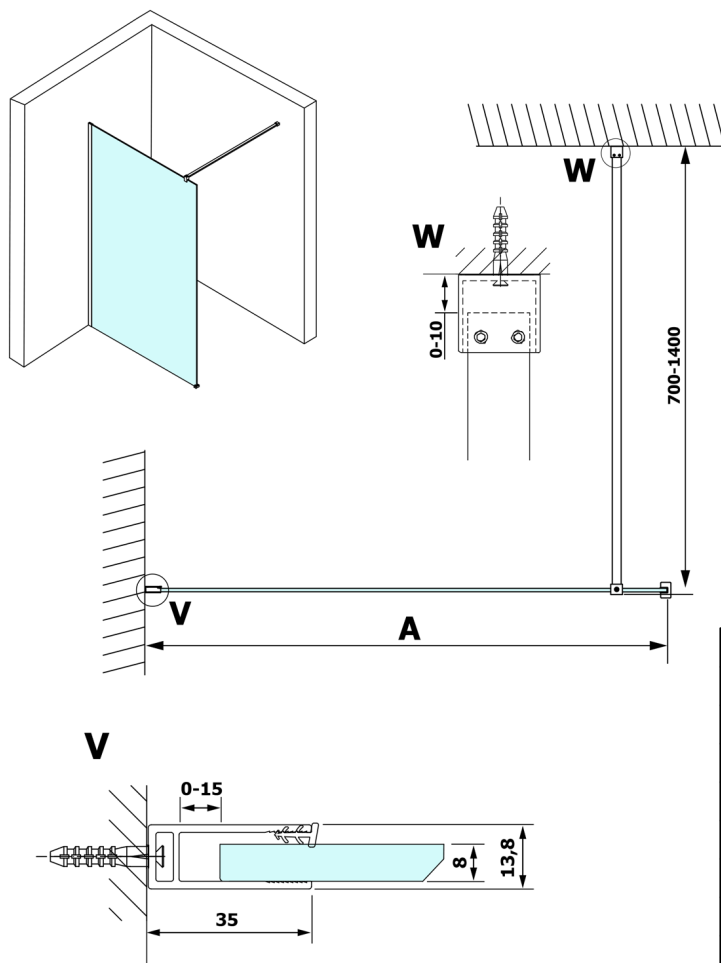

# VARIO GOLD One-piece shower glass panel, wall-mount, matt glass, 1400 mm

Order code: GX1414GX1016

## Size

Height: 2000 mm

Depth: 1400 mm

## Technical sheet

MODEL	A
GX1470	685-700
GX1480	785-800
GX1490	885-900
GX1410	985-1000
GX1411	1085-1100
GX1412	1185-1200
GX1413	1285-1300
GX1414	1385-1400