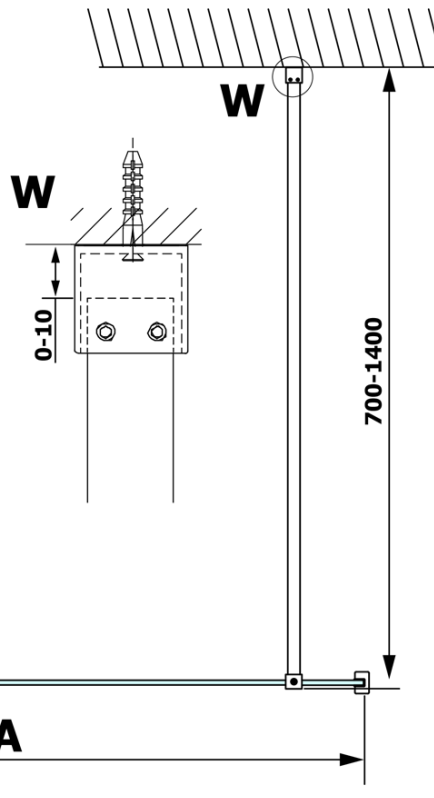

### Size

Height: 2000 mm  
Depth: 1300 mm

### We recommend buy

1 Piece VARIO shower screen wall support bar 1400mm, gold (Order code: GX2216)

**VARIO GOLD One-piece shower glass panel, wall-mount,  
matt glass, 1300 mm**

**Technical sheet**

MODEL	A
GX1470	685-700
GX1480	785-800
GX1490	885-900
GX1410	985-1000
GX1411	1085-1100
GX1412	1185-1200
GX1413	1285-1300
GX1414	1385-1400