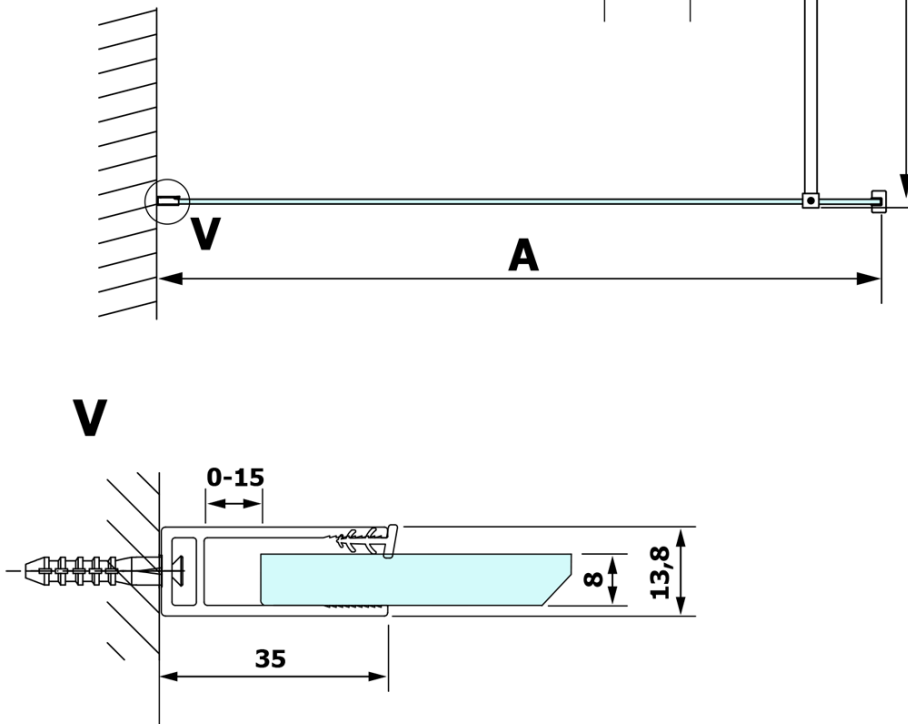

## VARIO GOLD One-piece shower glass panel, wall-mount, matt glass, 1300 mm

Order code: GX1413GX1016

### Size

Height: 2000 mm  
Depth: 1300 mm

### Properties

Profile colour: Gold  
Shape: Single-wall fixed screen  
Glass colour: Matte glass  
Glass finish: Coated glass  
Glass thickness: 8 mm  
Weight / Piece: 70.0 kg  
Packaging: 2 Piece  
Warranty: 3 years

### We recommend buy

1 Piece VARIO shower screen wall support bar 1400mm, gold (Order code: GX2216)

**VARIO GOLD One-piece shower glass panel, wall-mount,  
matt glass, 1300 mm**

**Technical sheet**

MODEL	A
GX1470	685-700
GX1480	785-800
GX1490	885-900
GX1410	985-1000
GX1411	1085-1100
GX1412	1185-1200
GX1413	1285-1300
GX1414	1385-1400