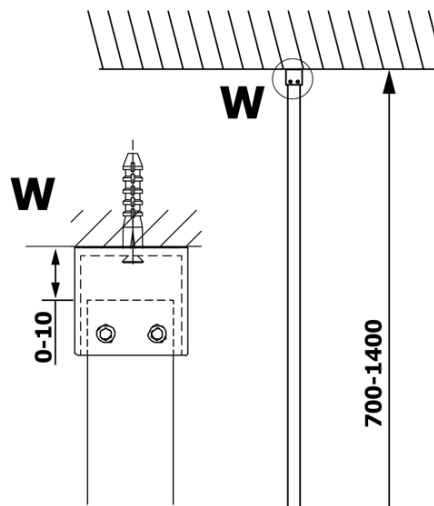

VARIO GOLD One-piece shower glass panel, wall-mount, matt glass, 1300 mm

Order code: GX1413GX1016

Basic information

Brand: Gelco
Series: VARIO

Size

Height: 2000 mm
Depth: 1300 mm

Properties

Profile colour: Gold
Shape: Single-wall fixed screen
Glass colour: Matte glass
Glass finish: Coated glass
Glass thickness: 8 mm
Weight / Piece: 70.0 kg
Packaging: 2 Piece
Warranty: 3 years

We recommend buy

1 Piece VARIO shower screen wall support bar 1400mm, gold (Order code: GX2216)

**VARIO GOLD One-piece shower glass panel, wall-mount,
matt glass, 1300 mm**

Technical sheet

MODEL	A
GX1470	685-700
GX1480	785-800
GX1490	885-900
GX1410	985-1000
GX1411	1085-1100
GX1412	1185-1200
GX1413	1285-1300
GX1414	1385-1400