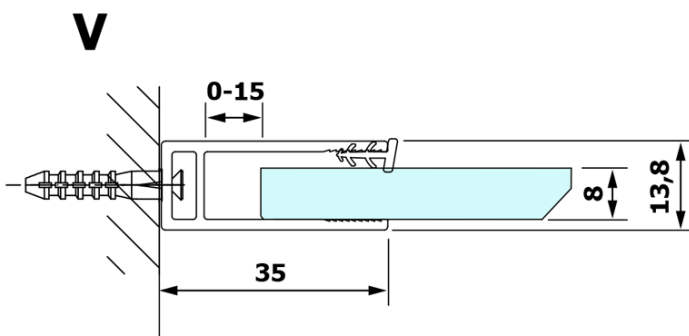

VARIO GOLD One-piece shower glass panel, wall-mount, matt glass, 1300 mm

Order code: GX1413GX1016

Basic information

Brand: Gelco
Series: VARIO

Size

Height: 2000 mm
Depth: 1300 mm

Properties

Profile colour: Gold
Shape: Single-wall fixed screen
Glass colour: Matte glass
Glass finish: Coated glass
Glass thickness: 8 mm
Weight / Piece: 70.0 kg
Packaging: 2 Piece
Warranty: 3 years

We recommend buy

1 Piece VARIO shower screen wall support bar 1400mm, gold (Order code: GX2216)

**VARIO GOLD One-piece shower glass panel, wall-mount,
matt glass, 1300 mm**

Technical sheet

MODEL	A
GX1470	685-700
GX1480	785-800
GX1490	885-900
GX1410	985-1000
GX1411	1085-1100
GX1412	1185-1200
GX1413	1285-1300
GX1414	1385-1400