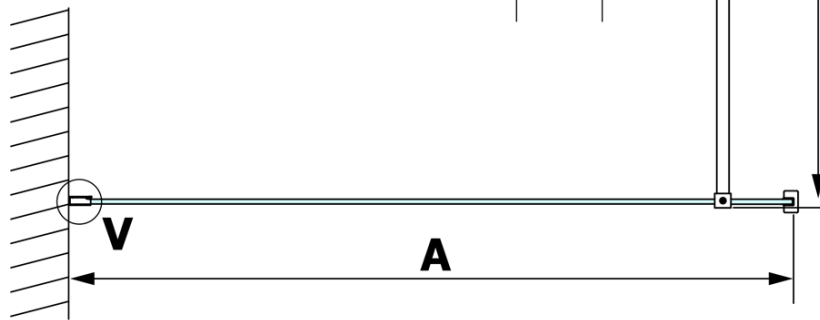

VARIO GOLD One-piece shower glass panel, wall-mount, matt glass, 1300 mm

Order code: GX1413GX1016

Basic information

Brand: Gelco
Series: VARIO

Size

Height: 2000 mm
Depth: 1300 mm

Properties

Profile colour: Gold
Shape: Single-wall fixed screen
Glass colour: Matte glass
Glass finish: Coated glass
Glass thickness: 8 mm
Weight / Piece: 70.0 kg
Packaging: 2 Piece
Warranty: 3 years

We recommend buy

1 Piece VARIO shower screen wall support bar 1400mm, gold (Order code: GX2216)

**VARIO GOLD One-piece shower glass panel, wall-mount,
matt glass, 1300 mm**

Technical sheet

MODEL	A
GX1470	685-700
GX1480	785-800
GX1490	885-900
GX1410	985-1000
GX1411	1085-1100
GX1412	1185-1200
GX1413	1285-1300
GX1414	1385-1400