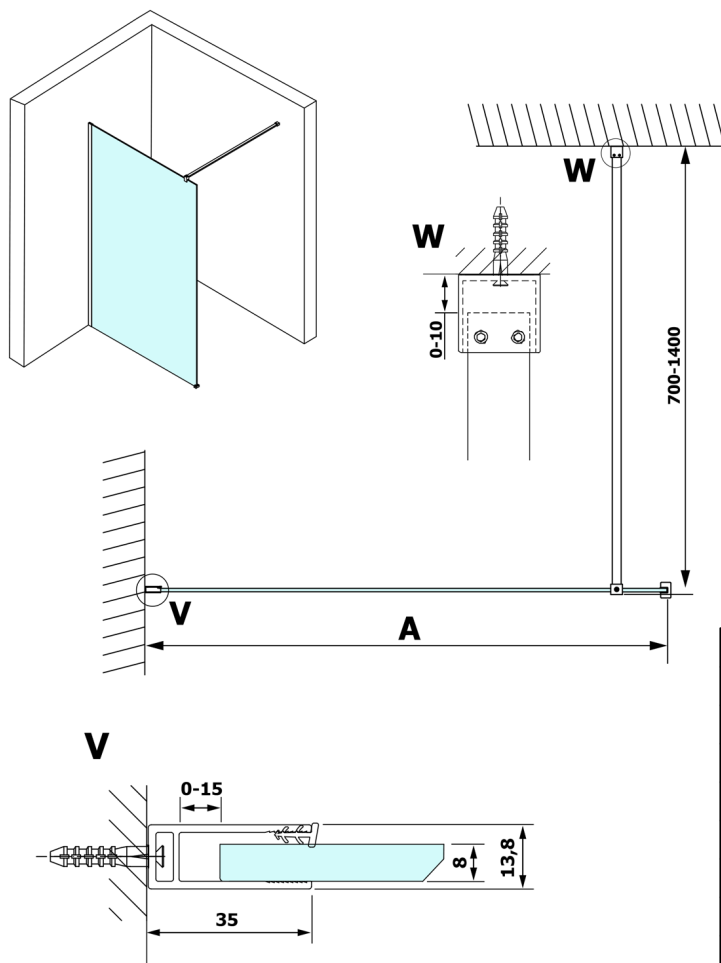

VARIO GOLD One-piece shower glass panel, wall-mount, matt glass, 1300 mm

Order code: GX1413GX1016

Size

Height: 2000 mm

Depth: 1300 mm

Properties

Warranty: 3 years

Technical sheet

MODEL	A
GX1470	685-700
GX1480	785-800
GX1490	885-900
GX1410	985-1000
GX1411	1085-1100
GX1412	1185-1200
GX1413	1285-1300
GX1414	1385-1400