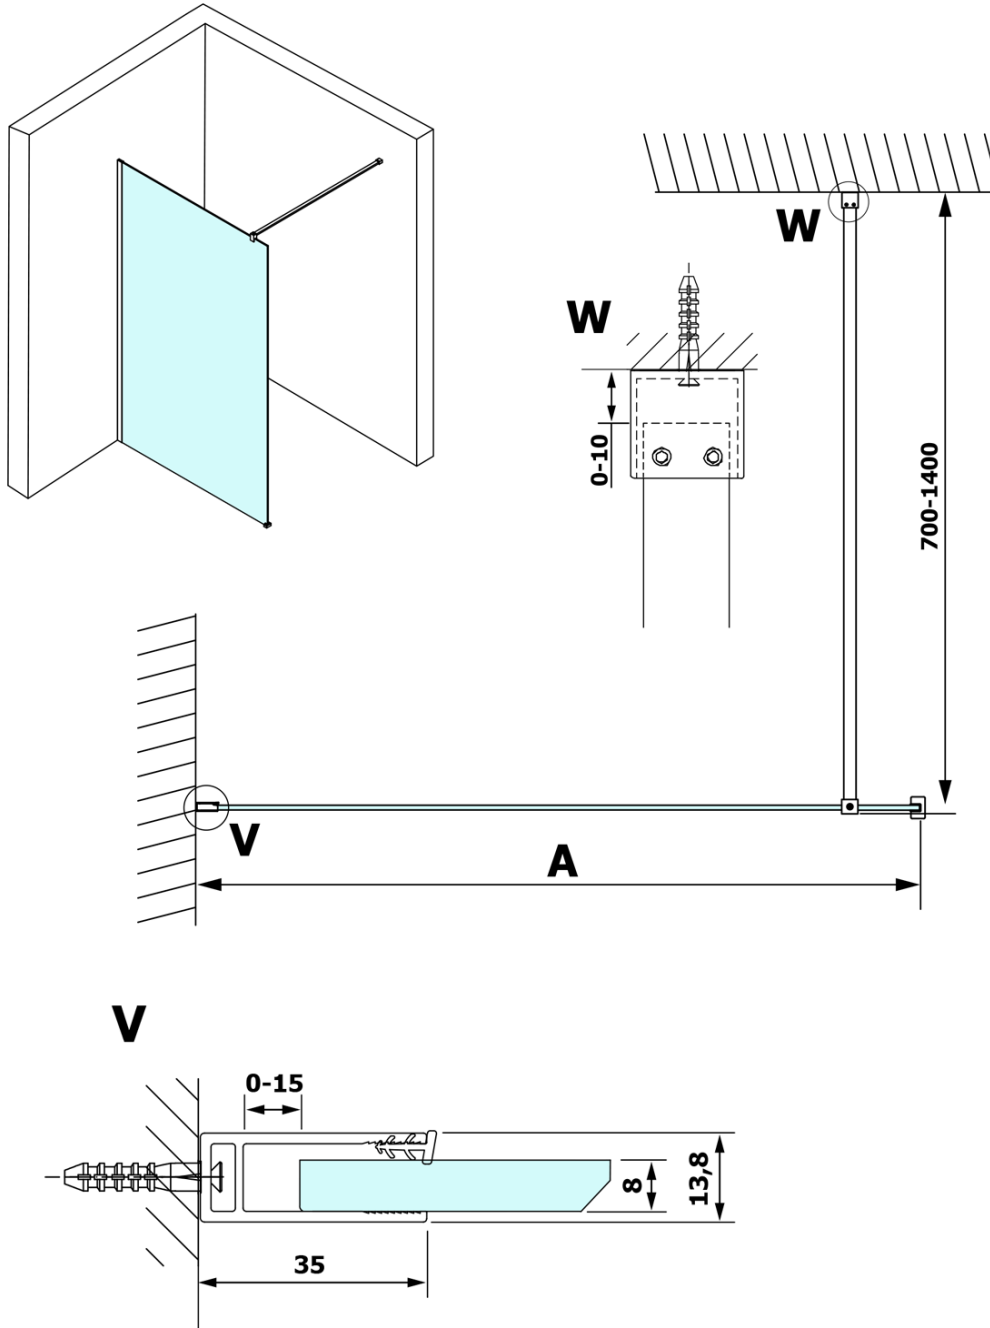

# VARIO GOLD One-piece shower glass panel, wall-mount, matt glass, 1100 mm

**Order code:** GX1411GX1016

## Size

**Height:** 2000 mm  
**Depth:** 1100 mm

## Properties

**Profile colour:** Gold  
**Shape:** Single-wall fixed screen  
**Glass colour:** Matte glass  
**Glass finish:** Coated glass  
**Glass thickness:** 8 mm  
**Weight / Piece:** 60.0 kg  
**Packaging:** 2 Piece  
**Warranty:** 3 years

## We recommend buy

1 Piece VARIO shower screen wall support bar 1400mm, gold (Order code: GX2216)

**VARIO GOLD One-piece shower glass panel, wall-mount,  
matt glass, 1100 mm**

**Technical sheet**

MODEL	A
GX1470	685-700
GX1480	785-800
GX1490	885-900
GX1410	985-1000
GX1411	1085-1100
GX1412	1185-1200
GX1413	1285-1300
GX1414	1385-1400