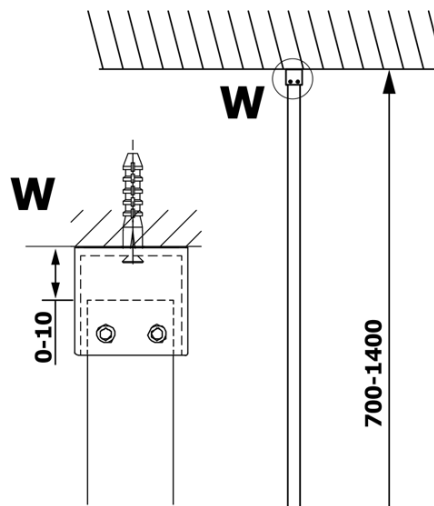

VARIO GOLD One-piece shower glass panel, wall-mount, matt glass, 1000 mm

Order code: GX1410GX1016

Basic information

Brand: Gelco
Series: VARIO

Size

Height: 2000 mm
Depth: 1000 mm

Properties

Profile colour: Gold
Shape: Single-wall fixed screen
Glass colour: Matte glass
Glass finish: Coated glass
Glass thickness: 8 mm
Weight / Piece: 46.0 kg
Packaging: 2 Piece
Warranty: 3 years

We recommend buy

1 Piece VARIO shower screen wall support bar 1400mm, gold (Order code: GX2216)

**VARIO GOLD One-piece shower glass panel, wall-mount,
matt glass, 1000 mm**

Technical sheet

MODEL	A
GX1470	685-700
GX1480	785-800
GX1490	885-900
GX1410	985-1000
GX1411	1085-1100
GX1412	1185-1200
GX1413	1285-1300
GX1414	1385-1400