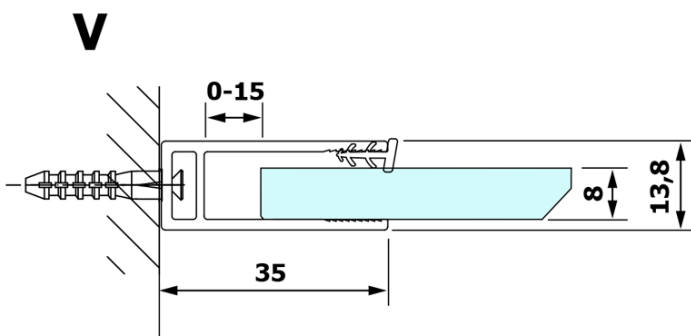

VARIO GOLD One-piece shower glass panel, wall-mount, matt glass, 1000 mm

Order code: GX1410GX1016

Basic information

Brand: Gelco
Series: VARIO

Size

Height: 2000 mm
Depth: 1000 mm

Properties

Profile colour: Gold
Shape: Single-wall fixed screen
Glass colour: Matte glass
Glass finish: Coated glass
Glass thickness: 8 mm
Weight / Piece: 46.0 kg
Packaging: 2 Piece
Warranty: 3 years

We recommend buy

1 Piece VARIO shower screen wall support bar 1400mm, gold (Order code: GX2216)

**VARIO GOLD One-piece shower glass panel, wall-mount,
matt glass, 1000 mm**

Technical sheet

MODEL	A
GX1470	685-700
GX1480	785-800
GX1490	885-900
GX1410	985-1000
GX1411	1085-1100
GX1412	1185-1200
GX1413	1285-1300
GX1414	1385-1400