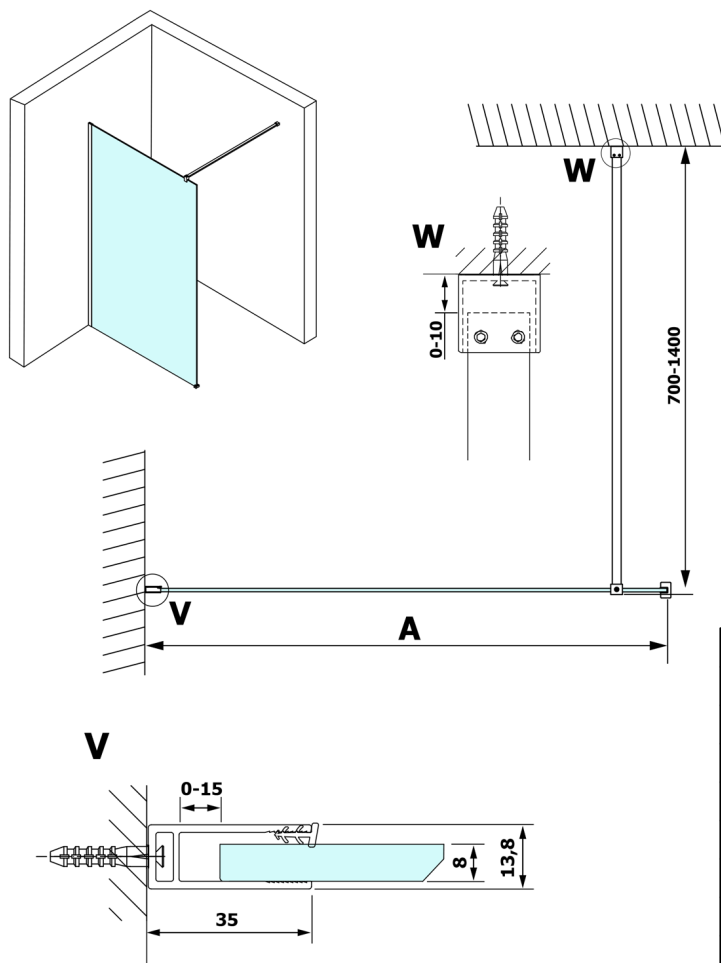

VARIO GOLD One-piece shower glass panel, wall-mount, matt glass, 1000 mm

Order code: GX1410GX1016

Size

Height: 2000 mm

Depth: 1000 mm

Properties

Warranty: 3 years

Technical sheet

MODEL	A
GX1470	685-700
GX1480	785-800
GX1490	885-900
GX1410	985-1000
GX1411	1085-1100
GX1412	1185-1200
GX1413	1285-1300
GX1414	1385-1400