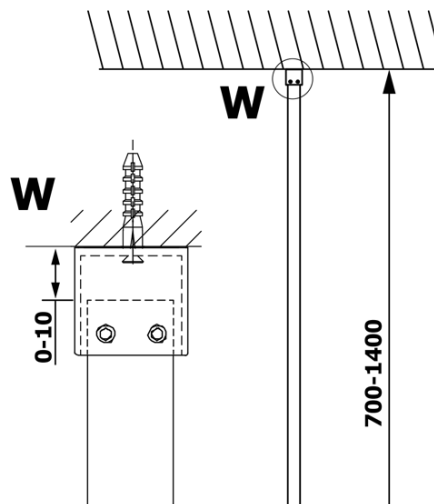

### Size

Height: 2000 mm  
Depth: 1300 mm

### We recommend buy

1 Piece VARIO shower screen wall support bar 1400mm, gold (Order code: GX2216)

**VARIO GOLD One-piece shower glass panel, wall-mount, smoked glass, 1300 mm**

**Technical sheet**

MODEL	A
GX1370	685-700
GX1380	785-800
GX1390	885-900
GX1310	985-1000
GX1311	1085-1100
GX1312	1185-1200
GX1313	1285-1300
GX1314	1385-1400