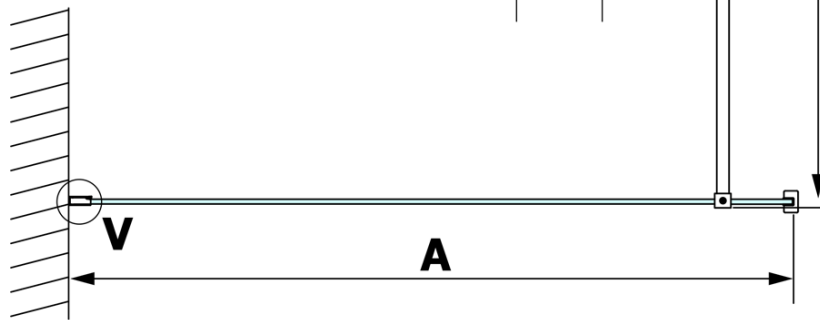

### Size

Height: 2000 mm  
Depth: 1300 mm

### We recommend buy

1 Piece VARIO shower screen wall support bar 1400mm, gold (Order code: GX2216)

**VARIO GOLD One-piece shower glass panel, wall-mount, smoked glass, 1300 mm**

**Technical sheet**

MODEL	A
GX1370	685-700
GX1380	785-800
GX1390	885-900
GX1310	985-1000
GX1311	1085-1100
GX1312	1185-1200
GX1313	1285-1300
GX1314	1385-1400