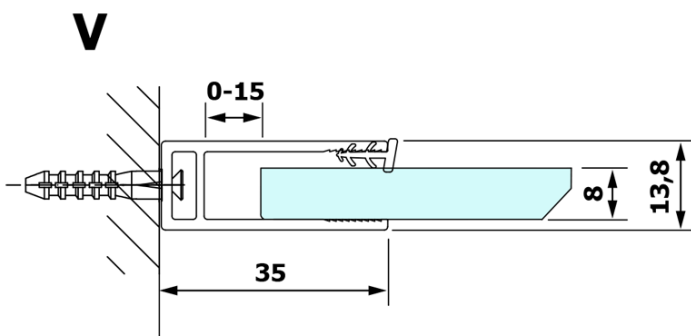

### Size

Height: 2000 mm  
Depth: 1300 mm

### Properties

Profile colour: Gold  
Shape: Single-wall fixed screen  
Glass colour: Smoked glass  
Glass finish: Coated glass  
Glass thickness: 8 mm  
Weight / Piece: 70.0 kg  
Packaging: 2 Piece  
Warranty: 3 years

### We recommend buy

1 Piece VARIO shower screen wall support bar 1400mm, gold (Order code: GX2216)

**VARIO GOLD One-piece shower glass panel, wall-mount, smoked glass, 1300 mm**

**Technical sheet**

MODEL	A
GX1370	685-700
GX1380	785-800
GX1390	885-900
GX1310	985-1000
GX1311	1085-1100
GX1312	1185-1200
GX1313	1285-1300
GX1314	1385-1400