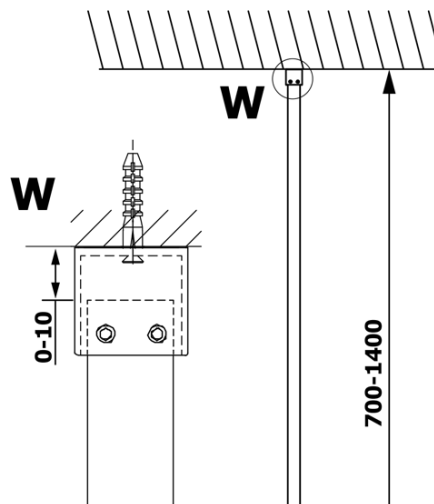

VARIO GOLD One-piece shower glass panel, wall-mount, smoked glass, 1300 mm

Order code: GX1313GX1016

Basic information

Brand: Gelco
Series: VARIO

Size

Height: 2000 mm
Depth: 1300 mm

Properties

Profile colour: Gold
Shape: Single-wall fixed screen
Glass colour: Smoked glass
Glass finish: Coated glass
Glass thickness: 8 mm
Weight / Piece: 70.0 kg
Packaging: 2 Piece
Warranty: 3 years

We recommend buy

1 Piece VARIO shower screen wall support bar 1400mm, gold (Order code: GX2216)

VARIO GOLD One-piece shower glass panel, wall-mount, smoked glass, 1300 mm

Technical sheet

MODEL	A
GX1370	685-700
GX1380	785-800
GX1390	885-900
GX1310	985-1000
GX1311	1085-1100
GX1312	1185-1200
GX1313	1285-1300
GX1314	1385-1400