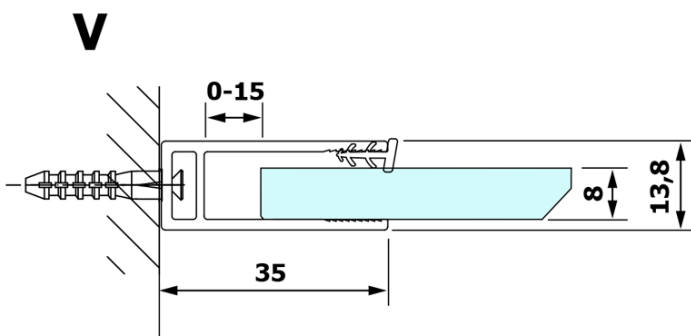

VARIO GOLD One-piece shower glass panel, wall-mount, smoked glass, 1300 mm

Order code: GX1313GX1016

Basic information

Brand: Gelco
Series: VARIO

Size

Height: 2000 mm
Depth: 1300 mm

Properties

Profile colour: Gold
Shape: Single-wall fixed screen
Glass colour: Smoked glass
Glass finish: Coated glass
Glass thickness: 8 mm
Weight / Piece: 70.0 kg
Packaging: 2 Piece
Warranty: 3 years

We recommend buy

1 Piece VARIO shower screen wall support bar 1400mm, gold (Order code: GX2216)

VARIO GOLD One-piece shower glass panel, wall-mount, smoked glass, 1300 mm

Technical sheet

MODEL	A
GX1370	685-700
GX1380	785-800
GX1390	885-900
GX1310	985-1000
GX1311	1085-1100
GX1312	1185-1200
GX1313	1285-1300
GX1314	1385-1400