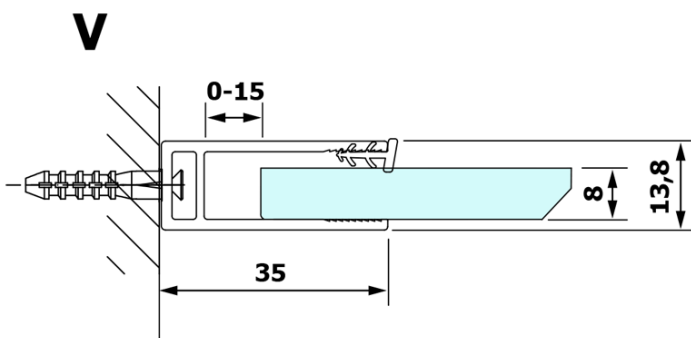

### Size

Height: 2000 mm  
Depth: 1200 mm

### Properties

Profile colour: Gold  
Shape: Single-wall fixed screen  
Glass colour: Smoked glass  
Glass finish: Coated glass  
Glass thickness: 8 mm  
Weight / Piece: 65.0 kg  
Packaging: 2 Piece  
Warranty: 3 years

### We recommend buy

1 Piece VARIO shower screen wall support bar 1400mm, gold (Order code: GX2216)

**VARIO GOLD One-piece shower glass panel, wall-mount, smoked glass, 1200 mm**

**Technical sheet**

MODEL	A
GX1370	685-700
GX1380	785-800
GX1390	885-900
GX1310	985-1000
GX1311	1085-1100
GX1312	1185-1200
GX1313	1285-1300
GX1314	1385-1400