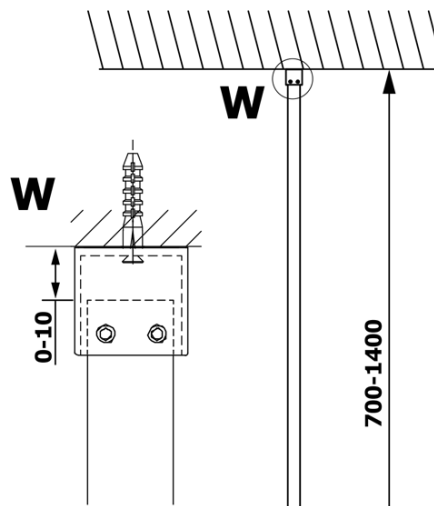

### Size

Height: 2000 mm  
Depth: 1200 mm

### We recommend buy

1 Piece VARIO shower screen wall support bar 1400mm, gold (Order code: GX2216)

**VARIO GOLD One-piece shower glass panel, wall-mount, smoked glass, 1200 mm**

**Technical sheet**

MODEL	A
GX1370	685-700
GX1380	785-800
GX1390	885-900
GX1310	985-1000
GX1311	1085-1100
GX1312	1185-1200
GX1313	1285-1300
GX1314	1385-1400