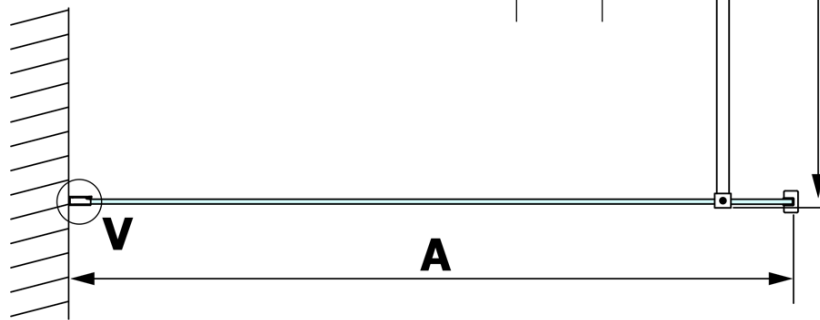

### Size

Height: 2000 mm  
Depth: 1200 mm

### We recommend buy

1 Piece VARIO shower screen wall support bar 1400mm, gold (Order code: GX2216)

**VARIO GOLD One-piece shower glass panel, wall-mount, smoked glass, 1200 mm**

**Technical sheet**

MODEL	A
GX1370	685-700
GX1380	785-800
GX1390	885-900
GX1310	985-1000
GX1311	1085-1100
GX1312	1185-1200
GX1313	1285-1300
GX1314	1385-1400