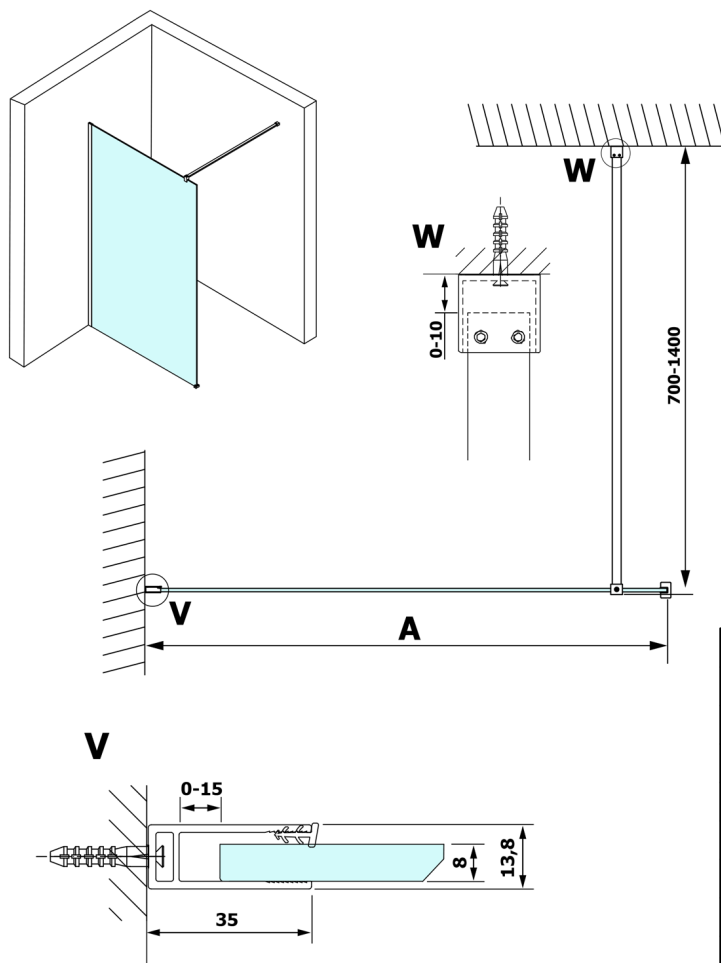

VARIO GOLD One-piece shower glass panel, wall-mount, smoked glass, 1200 mm

Order code: GX1312GX1016

Size

Height: 2000 mm

Depth: 1200 mm

Properties

Warranty: 3 years

Technical sheet

MODEL	A
GX1370	685-700
GX1380	785-800
GX1390	885-900
GX1310	985-1000
GX1311	1085-1100
GX1312	1185-1200
GX1313	1285-1300
GX1314	1385-1400